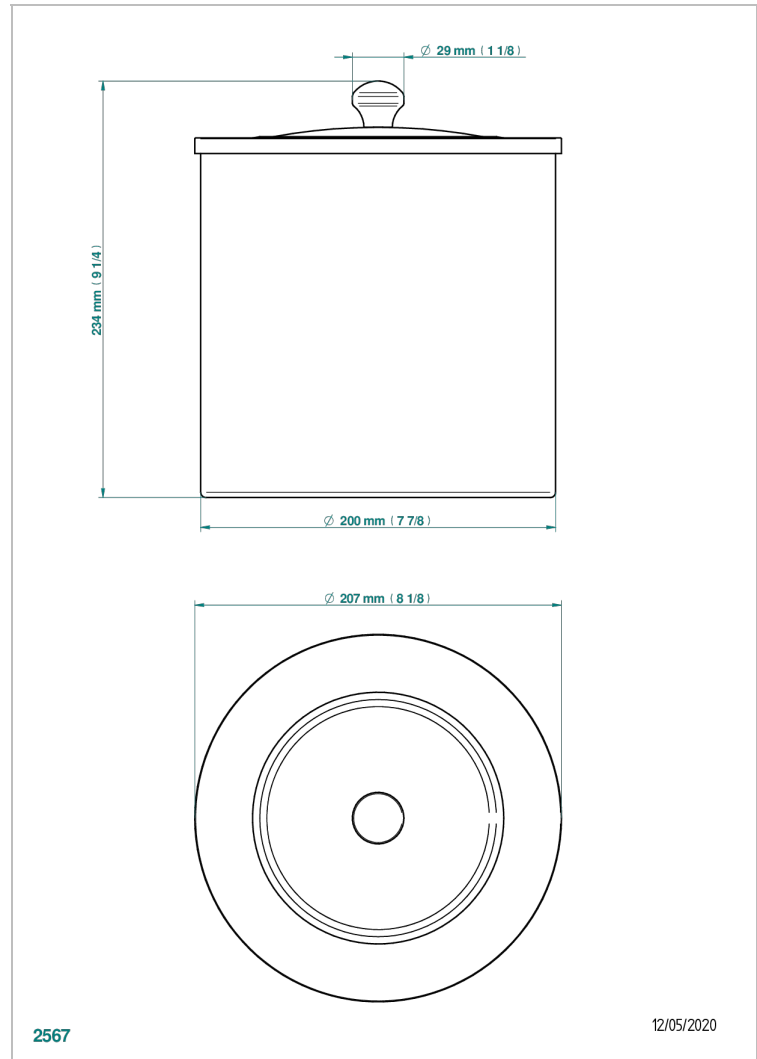

# BROADWAY WITH LEVER

A04-712CL

Waste basket with cover diameter : 200 mm

## CHARACTERISTIC

- Broadway with Lever
- Waste basket with cover diameter : 200 mm