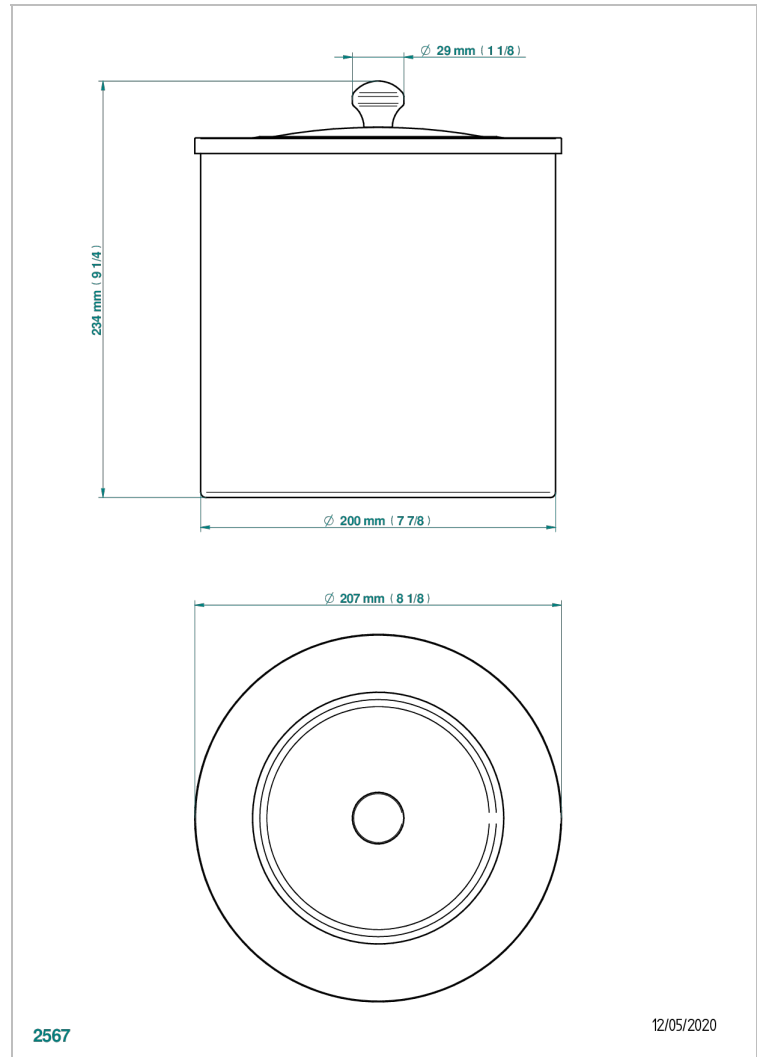

BROADWAY WITH LEVER

A04-712CL

Waste basket with cover diameter : 200 mm

CHARACTERISTIC

- Broadway with Lever
- Waste basket with cover diameter : 200 mm

AVAILABLE FINITIONS

Antique nickel - H28
Black ceram - D30
Blush PVD - H62
Brass color PVD - H49
Brown bronze color PVD - F33
Gold color PVD - H52