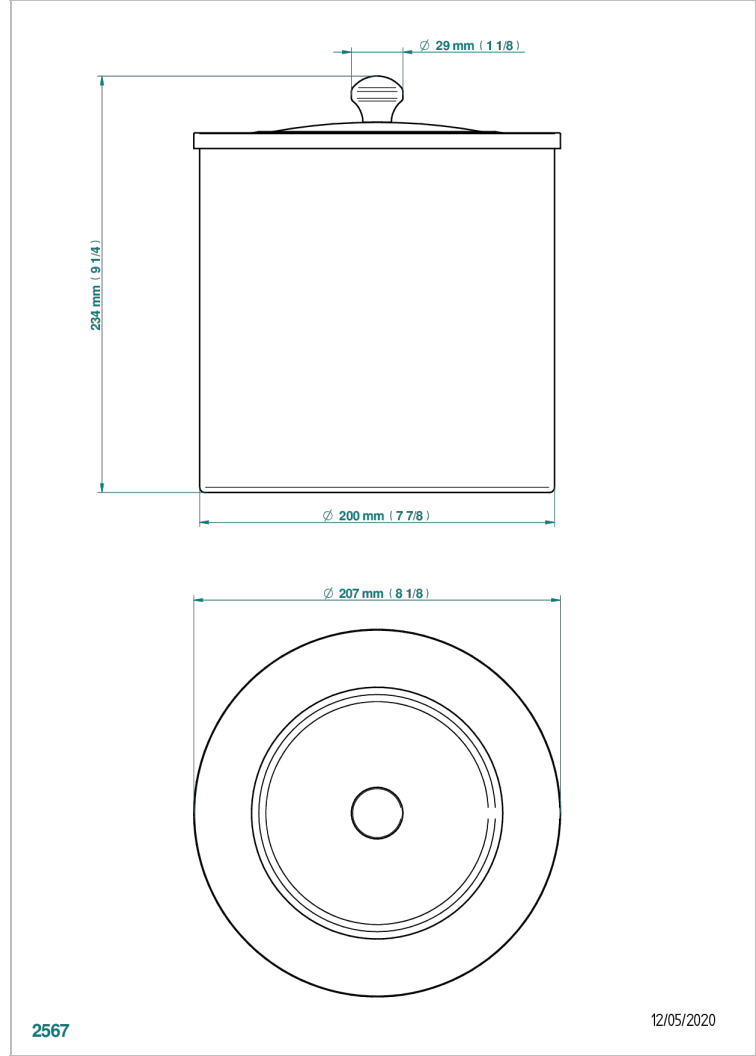

BROADWAY WITH LEVER

A04-712CL

WASTE BASKET WITH COVER Diameter : 200 mm

THG[®]
PARIS

特色

- Broadway with Lever
- WASTE BASKET WITH COVER Diameter : 200 mm

可选饰面

Black ceram - D30
Blush PVD - H62
Graphite PVD - H64
Matt Umber PVD - H67
Matt blush PVD - H60
Matt graphite PVD - H65