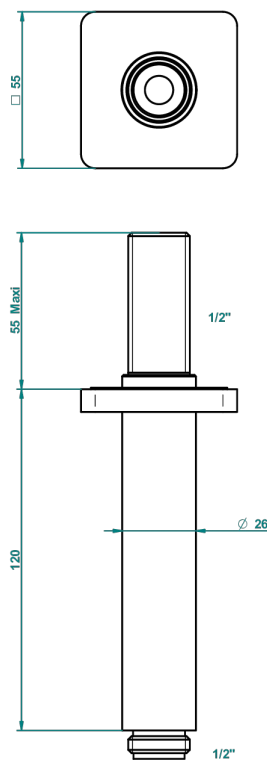

PROFIL BLACK ONYX WITH LEVER

A6P-82V

Vertical shower arm, 1/2"

25628

04/12/2015

CHARACTERISTIC

- Profil Black Onyx with lever
- Vertical shower arm, 1/2"

AVAILABLE FINITIONS

Antique nickel - H28
Black ceram - D30
Blush PVD - H62
Brass color PVD - H49
Brown bronze color PVD - F33
Gold color PVD - H52

Graphite PVD - H64
Lacquered light bronze - D01
Matt Umber PVD - H67
Matt blush PVD - H60
Matt brass color PVD - H50
Matt brown bronze color PVD - F34

Matt chrome - C02
Matt gold - F07
Matt gold color PVD - H53
Matt graphite PVD - H65
Matt nickel (color finish) - C01
Matt nickel color PVD - H56

Nickel color PVD - H55
Polished chrome (color finish) - A02
Polished chrome / Polished gold (color finish) - G02
Polished gold (color finish) - F01
Polished nickel - B01
Soft gold - F30