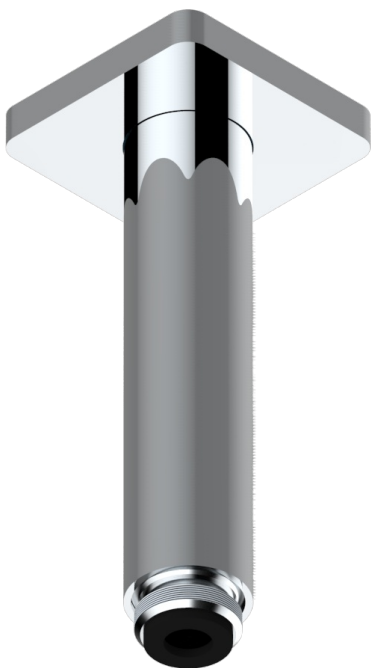

PROFIL BLACK ONYX WITH LEVER

A6P-82V

Vertical shower arm, 1/2"

25628

04/12/2015

CHARACTERISTIC

- Profil Black Onyx with lever
- Vertical shower arm, 1/2"

AVAILABLE FINITIONS

Antique nickel - H28
Black ceram - D30
Blush PVD - H62
Brass color PVD - H49
Brown bronze color PVD - F33
Gold color PVD - H52

Graphite PVD - H64
Lacquered light bronze - D01
Matt Umber PVD - H67
Matt blush PVD - H60
Matt brass color PVD - H50
Matt brown bronze color PVD - F34

Matt chrome - C02
Matt gold - F07
Matt gold color PVD - H53
Matt graphite PVD - H65
Matt nickel (color finish) - C01
Matt nickel color PVD - H56

Nickel color PVD - H55
Polished chrome (color finish) - A02
Polished chrome / Polished gold (color finish) - G02
Polished gold (color finish) - F01
Polished nickel - B01
Soft gold - F30

Soft matt gold - F31
Umber PVD - H66
Varnished matt antique red copper (color finish) - H07