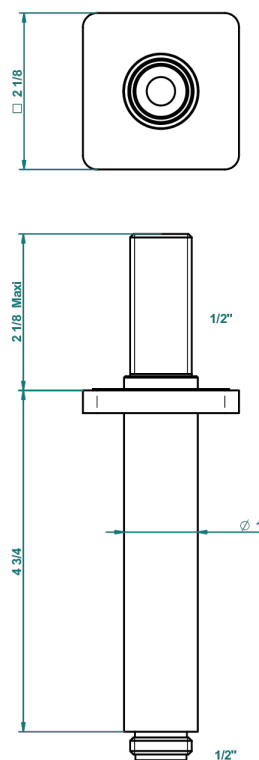

PROFIL BLACK ONYX WITH LEVER

A6P-82V

Vertical shower arm, 1/2"

25628

04/12/2015

CHARACTERISTIC

- Profil Black Onyx with lever
- Vertical shower arm, 1/2"

AVAILABLE FINITIONS

Antique nickel - H28
Black ceram - D30
Blush PVD - H62
Brass color PVD - H49
Brown bronze color PVD - F33
Gold color PVD - H52

Graphite PVD - H64
Lacquered light bronze - D01
Matt Umber PVD - H67
Matt blush PVD - H60
Matt brass color PVD - H50
Matt brown bronze color PVD - F34

Matt chrome - C02
Matt gold - F07
Matt gold color PVD - H53
Matt graphite PVD - H65
Matt nickel (color finish) - C01
Matt nickel color PVD - H56

Nickel color PVD - H55
Polished chrome (color finish) - A02
Polished chrome / Polished gold (color finish) - G02
Polished gold (color finish) - F01
Polished nickel - B01
Soft gold - F30