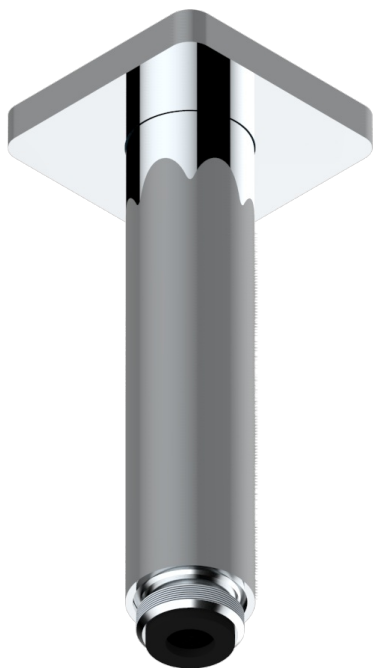

PROFIL BLACK ONYX WITH LEVER

A6P-82V

Vertical shower arm, 1/2"

25628

04/12/2015

CHARACTERISTIC

- Profil Black Onyx with lever
- Vertical shower arm, 1/2"

AVAILABLE FINITIONS

Antique nickel - H28
Black ceram - D30
Blush PVD - H62
Brass color PVD - H49
Brown bronze color PVD - F33
Gold color PVD - H52

Graphite PVD - H64
Lacquered light bronze - D01
Matt Umber PVD - H67
Matt blush PVD - H60
Matt brass color PVD - H50
Matt brown bronze color PVD - F34

Matt chrome - C02
Matt gold - F07
Matt gold color PVD - H53
Matt graphite PVD - H65
Matt nickel (color finish) - C01
Matt nickel color PVD - H56

Nickel color PVD - H55
Polished chrome (color finish) - A02
Polished chrome / Polished gold (color finish) - G02
Polished gold (color finish) - F01
Polished nickel - B01
Soft gold - F30

Soft matt gold - F31
Umber PVD - H66
Varnished matt antique red copper (color finish) - H07