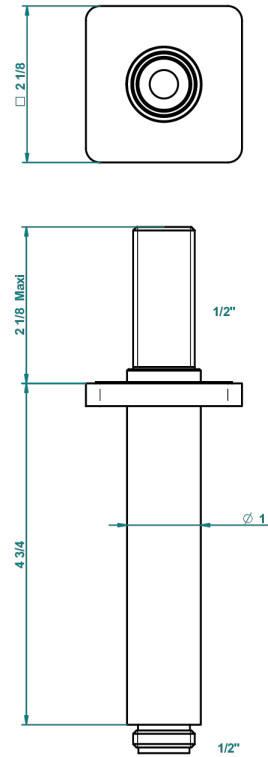

PROFIL, ONYX SCHWARZ, HEBEL

A6P-82V

Brausearm 1/2" zur Deckenmontage

THG[®]
PARIS

25628

04/12/2015

EIGENSCHAFTEN

- Profil, Onyx Schwarz, Hebel
- Brausearm 1/2" zur Deckenmontage

VERFÜGBARE OBERFLÄCHEN

Altnickel - H28
Blassgold - F30
Blassgold matt unlackiert - F31
Bronze hell - D01
Chrom - A02
Chrom / gold - G02

Chrom matt - C02
Gold - F01
Gold matt - F07
Kupfer altrot matt lackiert - H07
Mattschwarz keramik - D30
Nickel matt - C01

Pvd blush - H62
Pvd blush matt - H60
Pvd bronze braun - F33
Pvd bronze braun matt - F34
Pvd gold - H52
Pvd gold matt - H53

Pvd graphite - H64
Pvd graphite matt - H65
Pvd messing - H49
Pvd messing matt - H50
Pvd nickel - H55
Pvd nickel matt - H56

Pvd umber - H66
Pvd umber matt - H67
Silbernichel - B01