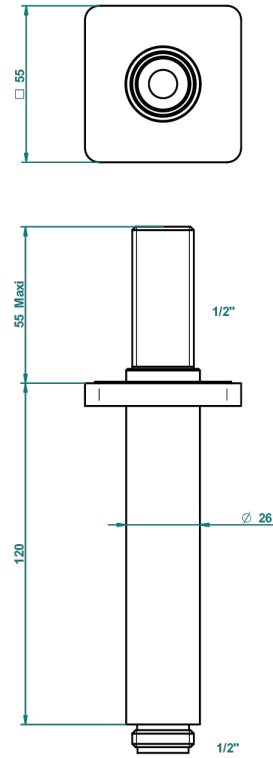

# PROFIL BLACK ONYX

A6N-82V

Vertical shower arm, 1/2"

25628

04/12/2015

## CHARACTERISTIC

- Profil Black Onyx
- Vertical shower arm, 1/2"

## AVAILABLE FINITIONS

Antique nickel - H28  
Black ceram - D30  
Blush PVD - H62  
Brass color PVD - H49  
Brown bronze color PVD - F33  
Gold color PVD - H52

Graphite PVD - H64  
Lacquered light bronze - D01  
Matt Umber PVD - H67  
Matt blush PVD - H60  
Matt brass color PVD - H50  
Matt brown bronze color PVD - F34