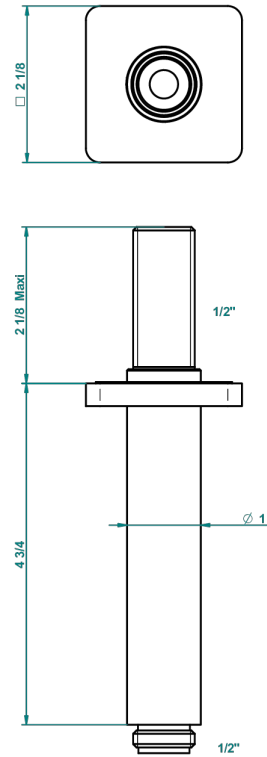

# PROFIL BLACK ONYX

A6N-82V

Vertical shower arm, 1/2"

25628

04/12/2015

## CHARACTERISTIC

- Profil Black Onyx
- Vertical shower arm, 1/2"

## AVAILABLE FINITIONS

Antique nickel - H28  
Black ceram - D30  
Blush PVD - H62  
Brass color PVD - H49  
Brown bronze color PVD - F33  
Gold color PVD - H52

Graphite PVD - H64  
Lacquered light bronze - D01  
Matt Umber PVD - H67  
Matt blush PVD - H60  
Matt brass color PVD - H50  
Matt brown bronze color PVD - F34