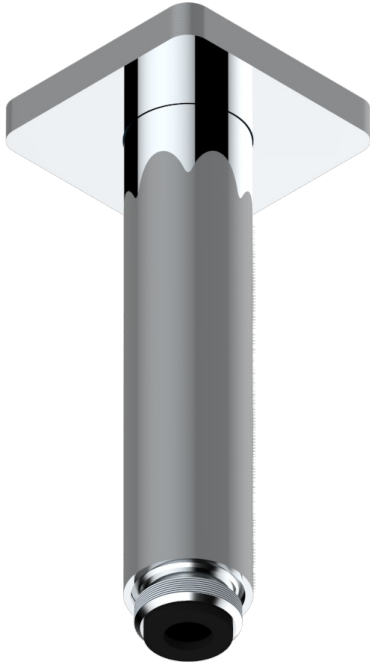

# PROFIL BLACK ONYX

A6N-82V

Vertical shower arm, 1/2"

25628

04/12/2015

## CHARACTERISTIC

- Profil Black Onyx
- Vertical shower arm, 1/2"

## AVAILABLE FINITIONS

Antique nickel - H28  
Black ceram - D30  
Blush PVD - H62  
Brass color PVD - H49  
Brown bronze color PVD - F33  
Gold color PVD - H52

Graphite PVD - H64  
Lacquered light bronze - D01  
Matt Umber PVD - H67  
Matt blush PVD - H60  
Matt brass color PVD - H50  
Matt brown bronze color PVD - F34