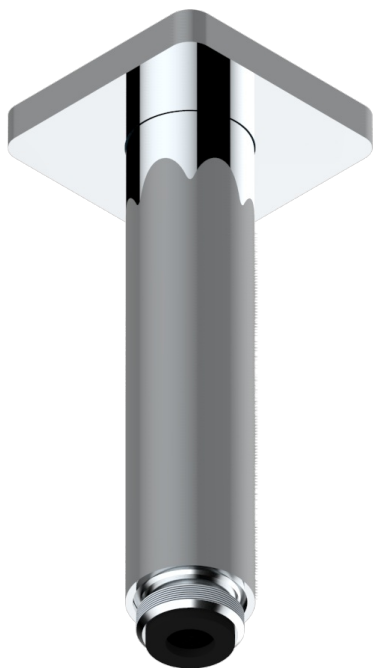

# PROFIL LALIQUE CLEAR CRYSTAL WITH LEVER

A6H-82V

Vertical shower arm, 1/2"

25628

04/12/2015

## CHARACTERISTIC

- Profil Lalique Clear crystal with lever
- Vertical shower arm, 1/2"

## AVAILABLE FINITIONS

Antique nickel - H28  
Black ceram - D30  
Blush PVD - H62  
Brass color PVD - H49  
Brown bronze color PVD - F33  
Gold color PVD - H52

Graphite PVD - H64  
Lacquered light bronze - D01  
Matt Umber PVD - H67  
Matt blush PVD - H60  
Matt brass color PVD - H50  
Matt brown bronze color PVD - F34