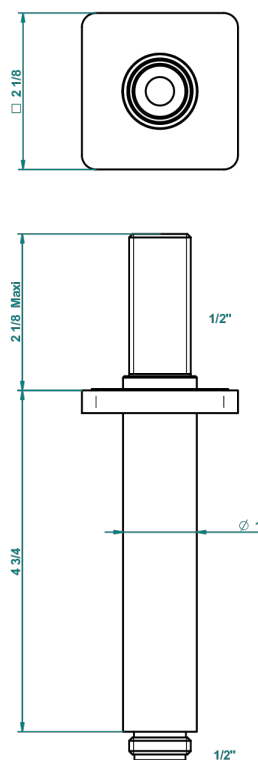

# PROFIL LALIQUE CLEAR CRYSTAL WITH LEVER

A6H-82V

Vertical shower arm, 1/2"

25628

04/12/2015

## CHARACTERISTIC

- Profil Lalique Clear crystal with lever
- Vertical shower arm, 1/2"

## AVAILABLE FINITIONS

Antique nickel - H28  
Black ceram - D30  
Blush PVD - H62  
Brass color PVD - H49  
Brown bronze color PVD - F33  
Gold color PVD - H52

Graphite PVD - H64  
Lacquered light bronze - D01  
Matt Umber PVD - H67  
Matt blush PVD - H60  
Matt brass color PVD - H50  
Matt brown bronze color PVD - F34