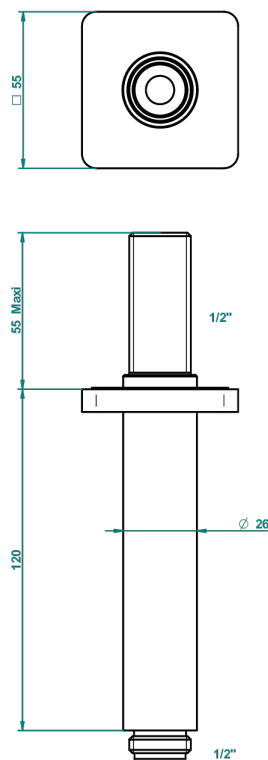

PROFIL LALIQUE CLEAR CRYSTAL

A6G-82V

Vertical shower arm, 1/2"

THG[®]
PARIS

25628

04/12/2015

CHARACTERISTIC

- Profil Lalique Clear crystal
- Vertical shower arm, 1/2"

AVAILABLE FINITIONS

Antique nickel - H28
Black ceram - D30
Blush PVD - H62
Brass color PVD - H49
Brown bronze color PVD - F33
Gold color PVD - H52

Graphite PVD - H64
Lacquered light bronze - D01
Matt Umber PVD - H67
Matt blush PVD - H60
Matt brass color PVD - H50
Matt brown bronze color PVD - F34