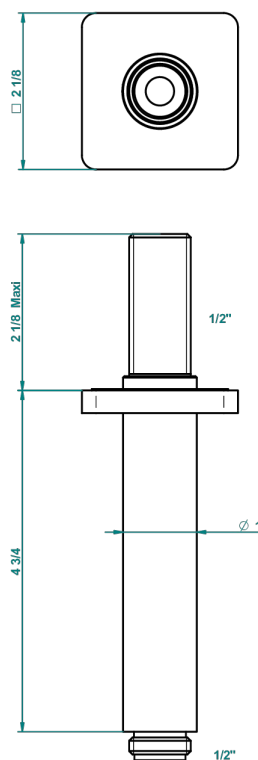

PROFIL LALIQUE CLEAR CRYSTAL

A6G-82V

Vertical shower arm, 1/2"

THG[®]
PARIS

25628

04/12/2015

CHARACTERISTIC

- Profil Lalique Clear crystal
- Vertical shower arm, 1/2"

AVAILABLE FINITIONS

Antique nickel - H28
Black ceram - D30
Blush PVD - H62
Brass color PVD - H49
Brown bronze color PVD - F33
Gold color PVD - H52

Graphite PVD - H64
Lacquered light bronze - D01
Matt Umber PVD - H67
Matt blush PVD - H60
Matt brass color PVD - H50
Matt brown bronze color PVD - F34

Matt chrome - C02
Matt gold - F07
Matt gold color PVD - H53
Matt graphite PVD - H65
Matt nickel (color finish) - C01
Matt nickel color PVD - H56

Nickel color PVD - H55
Polished chrome (color finish) - A02
Polished chrome / Polished gold (color finish) - G02
Polished gold (color finish) - F01
Polished nickel - B01
Soft gold - F30