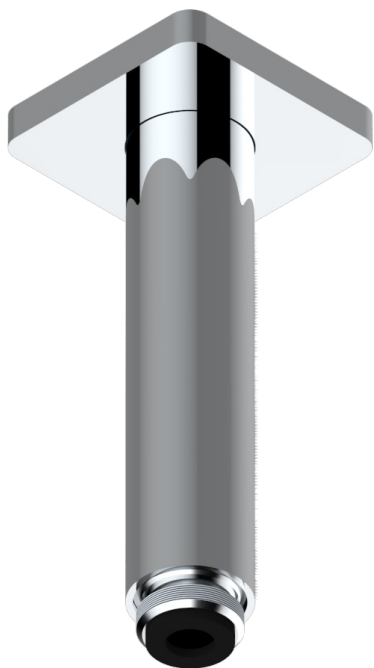

PROFIL LALIQUE CLEAR CRYSTAL

A6G-82V

Vertical shower arm, 1/2"

THG[®]
PARIS

25628

04/12/2015

CHARACTERISTIC

- Profil Lalique Clear crystal
- Vertical shower arm, 1/2"

AVAILABLE FINITIONS

Antique nickel - H28
Black ceram - D30
Blush PVD - H62
Brass color PVD - H49
Brown bronze color PVD - F33
Gold color PVD - H52

Graphite PVD - H64
Lacquered light bronze - D01
Matt Umber PVD - H67
Matt blush PVD - H60
Matt brass color PVD - H50
Matt brown bronze color PVD - F34

Matt chrome - C02
Matt gold - F07
Matt gold color PVD - H53
Matt graphite PVD - H65
Matt nickel (color finish) - C01
Matt nickel color PVD - H56

Nickel color PVD - H55
Polished chrome (color finish) - A02
Polished chrome / Polished gold (color finish) - G02
Polished gold (color finish) - F01
Polished nickel - B01
Soft gold - F30

Soft matt gold - F31
Umber PVD - H66
Varnished matt antique red copper (color finish) - H07