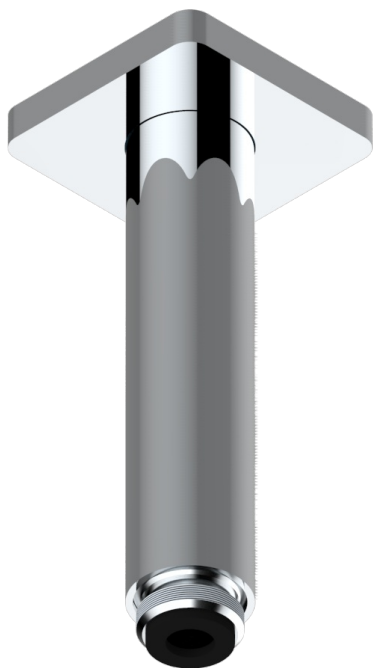

PROFIL METAL WITH LEVER

A6B-82V

Vertical shower arm, 1/2"

25628

04/12/2015

CHARACTERISTIC

- Profil Metal with lever
- Vertical shower arm, 1/2"

AVAILABLE FINITIONS

Antique nickel - H28
Black ceram - D30
Blush PVD - H62
Brass color PVD - H49
Brown bronze color PVD - F33
Gold color PVD - H52

Graphite PVD - H64
Lacquered light bronze - D01
Matt Umber PVD - H67
Matt blush PVD - H60
Matt brass color PVD - H50
Matt brown bronze color PVD - F34

Matt chrome - C02
Matt gold - F07
Matt gold color PVD - H53
Matt graphite PVD - H65
Matt nickel (color finish) - C01
Matt nickel color PVD - H56

Nickel color PVD - H55
Polished chrome (color finish) - A02
Polished chrome / Polished gold (color finish) - G02
Polished gold (color finish) - F01
Polished nickel - B01
Soft gold - F30

Soft matt gold - F31
Umber PVD - H66
Varnished matt antique red copper (color finish) - H07