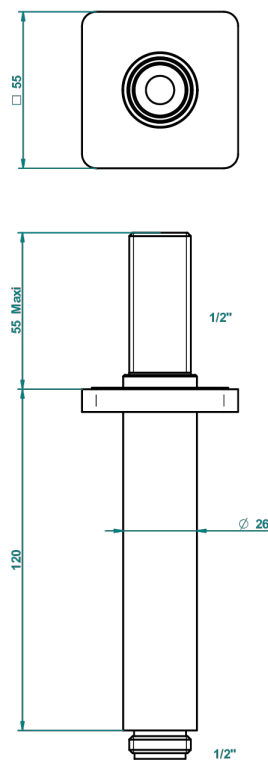

PROFIL METAL WITH LEVER

A6B-82V

Vertical shower arm, 1/2"

25628

04/12/2015

CHARACTERISTIC

- Profil Metal with lever
- Vertical shower arm, 1/2"

AVAILABLE FINITIONS

Antique nickel - H28
Black ceram - D30
Blush PVD - H62
Brass color PVD - H49
Brown bronze color PVD - F33
Gold color PVD - H52

Graphite PVD - H64
Lacquered light bronze - D01
Matt Umber PVD - H67
Matt blush PVD - H60
Matt brass color PVD - H50
Matt brown bronze color PVD - F34