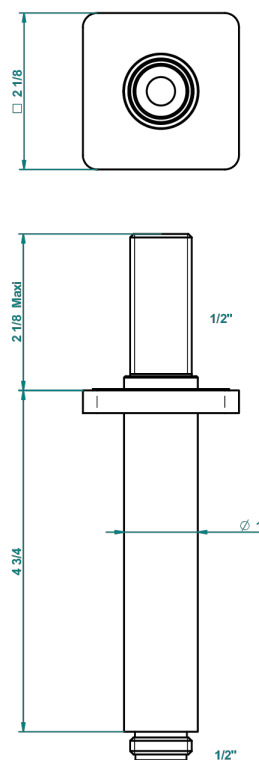

PROFIL METAL WITH LEVER

A6B-82V

Vertical shower arm, 1/2"

25628

04/12/2015

CHARACTERISTIC

- Profil Metal with lever
- Vertical shower arm, 1/2"

AVAILABLE FINITIONS

Antique nickel - H28
Black ceram - D30
Blush PVD - H62
Brass color PVD - H49
Brown bronze color PVD - F33
Gold color PVD - H52

Graphite PVD - H64
Lacquered light bronze - D01
Matt Umber PVD - H67
Matt blush PVD - H60
Matt brass color PVD - H50
Matt brown bronze color PVD - F34

Matt chrome - C02
Matt gold - F07
Matt gold color PVD - H53
Matt graphite PVD - H65
Matt nickel (color finish) - C01
Matt nickel color PVD - H56

Nickel color PVD - H55
Polished chrome (color finish) - A02
Polished chrome / Polished gold (color finish) - G02
Polished gold (color finish) - F01
Polished nickel - B01
Soft gold - F30