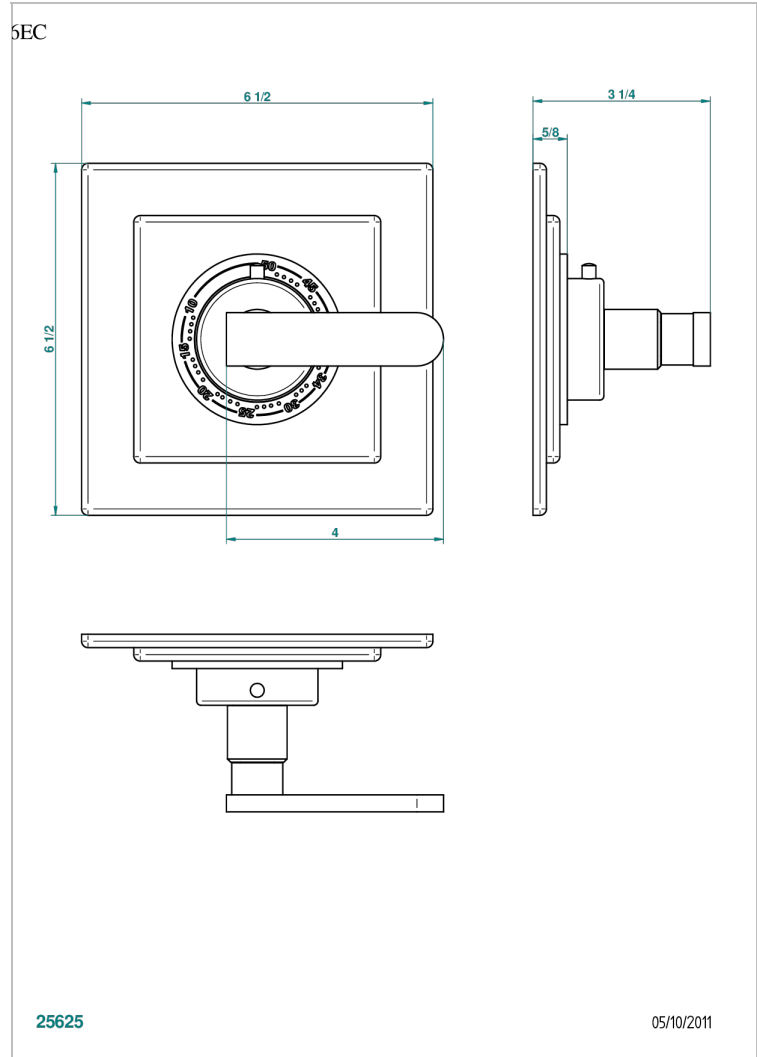

PROFIL METAL WITH LEVER HANDLES

A6B-15EN16EC

Trim plate and handle for eurotherm valve 8200/us & 8300/us

CHARACTERISTIC

- Profil Metal with lever handles
- Trim plate and handle for eurotherm valve 8200/us & 8300/us