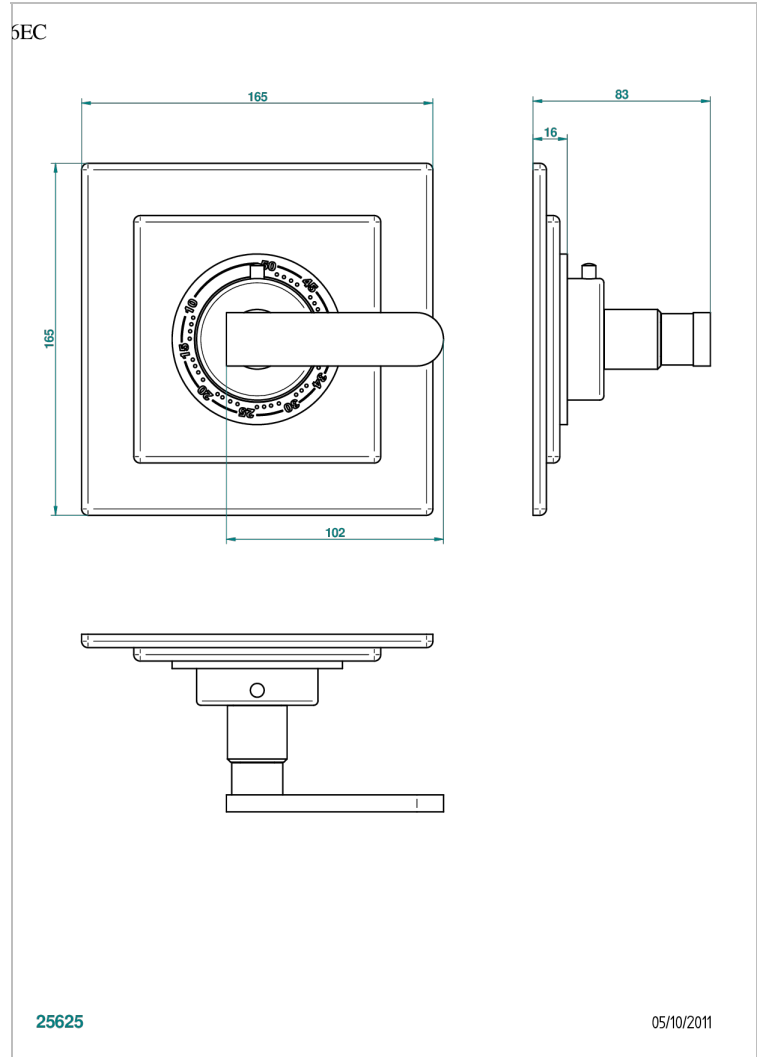

PROFIL METAL WITH LEVER

A6B-15EN16EC

Trim for Eurotherm thermostat n° 8105N, 8200N, 8300

THG[®]
PARIS

CHARACTERISTIC

- Profil Metal with lever
- Trim for Eurotherm thermostat n° 8105N, 8200N, 8300

RELATED SKU'S

- Ref. G00-8105N 1/2" Eurotherm thermostat, 40 l/min with wax cartridge
- Ref. G00-8200N 3/4" Eurotherm thermostat, 80 l/min

AVAILABLE FINITIONS

Antique nickel - H28
Black ceram - D30
Blush PVD - H62
Brass color PVD - H49
Brown bronze color PVD - F33
Gold color PVD - H52