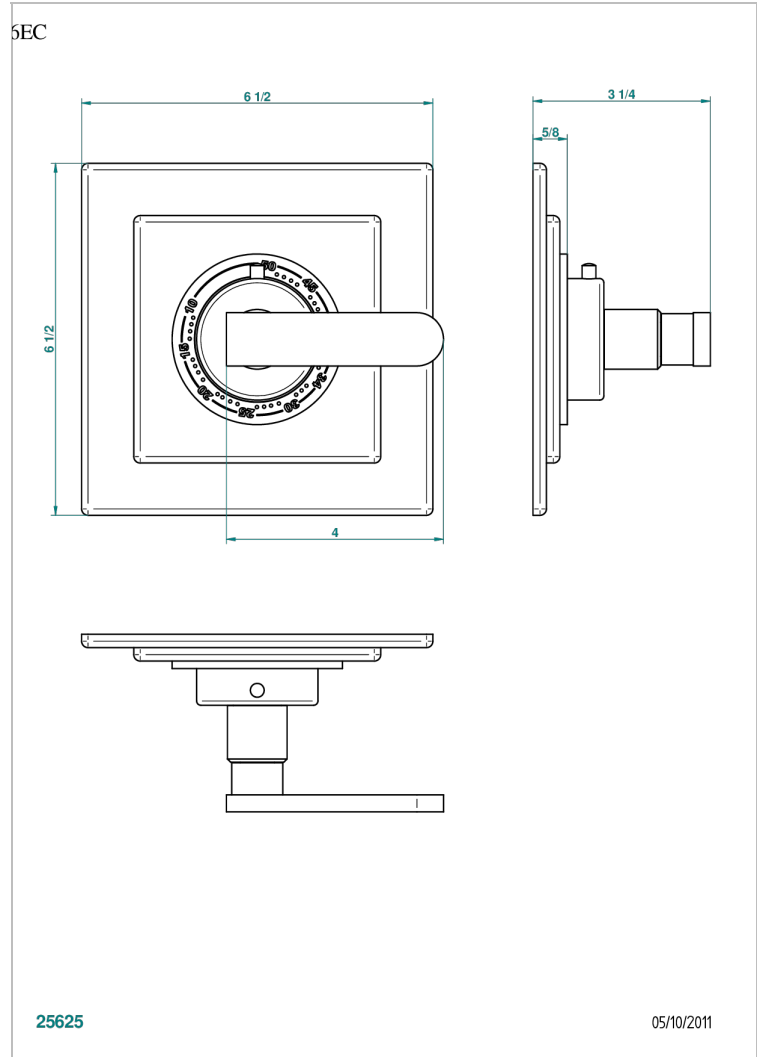

PROFIL METAL WITH LEVER

A6B-15EN16EC

Trim for Eurotherm thermostat n° 8105N, 8200N, 8300

THG[®]
PARIS

CHARACTERISTIC

- Profil Metal with lever
- Trim for Eurotherm thermostat n° 8105N, 8200N, 8300

RELATED SKU'S

- Ref. G00-8105N 1/2" Eurotherm thermostat, 40 l/min with wax cartridge
- Ref. G00-8200N 3/4" Eurotherm thermostat, 80 l/min

AVAILABLE FINITIONS

Antique nickel - H28
Black ceram - D30
Blush PVD - H62
Brass color PVD - H49
Brown bronze color PVD - F33
Gold color PVD - H52