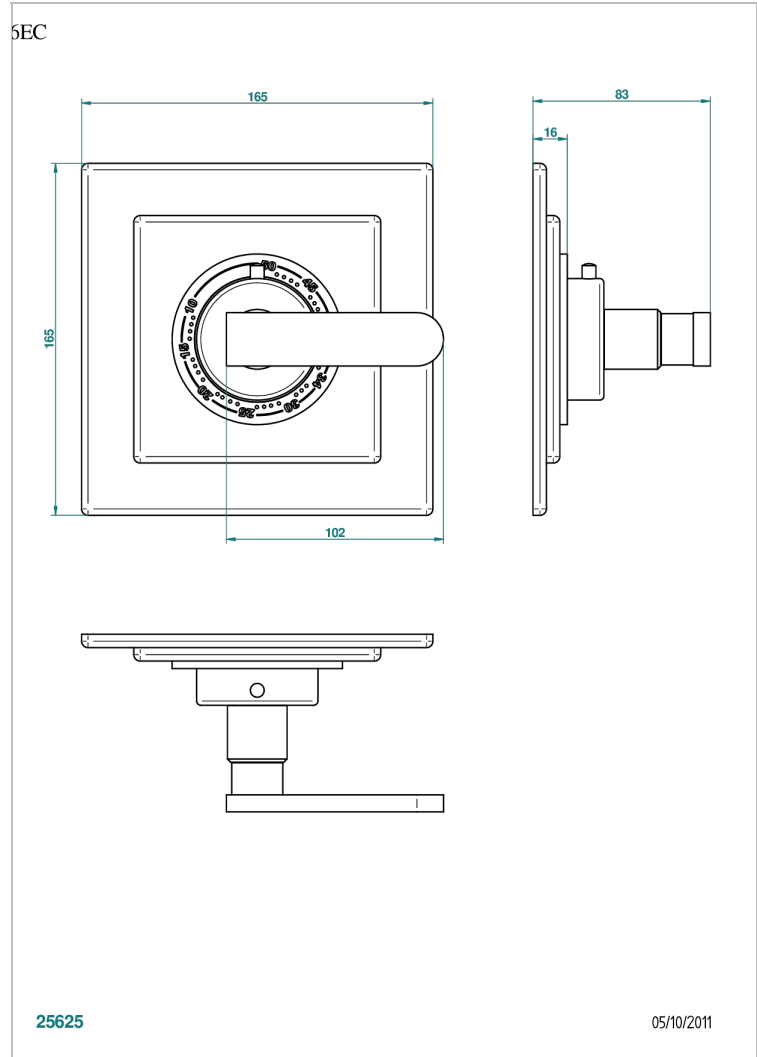

PROFIL METAL WITH LEVER

A6B-15EN16EC

Trim for Eurotherm thermostat n° 8105N, 8200N, 8300

THG[®]
PARIS

05/10/2011

CHARACTERISTIC

- Profil Metal with lever
- Trim for Eurotherm thermostat n° 8105N, 8200N, 8300

RELATED SKU'S

- Ref. G00-8105N 1/2" Eurotherm thermostat, 40 l/min with wax cartridge
- Ref. G00-8200N 3/4" Eurotherm thermostat, 80 l/min

AVAILABLE FINITIONS

Antique nickel - H28
Black ceram - D30
Blush PVD - H62
Brass color PVD - H49
Brown bronze color PVD - F33
Gold color PVD - H52