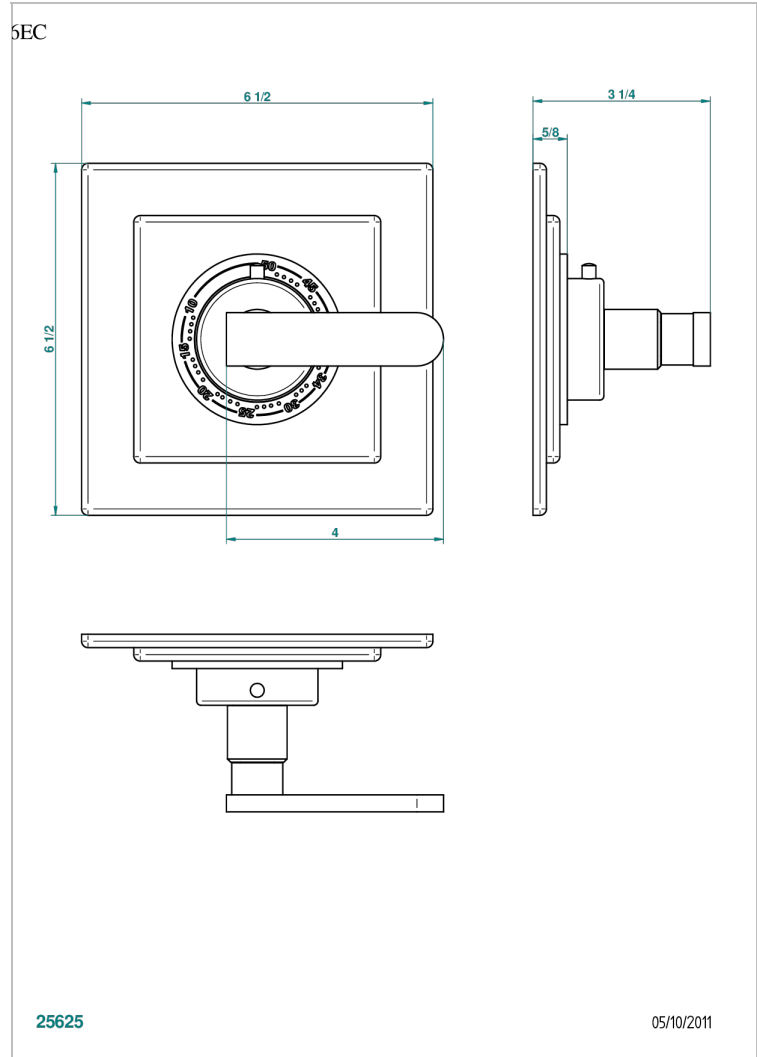

# PROFIL METAL WITH LEVER

A6B-15EN16EC

Trim for Eurotherm thermostat n° 8105N, 8200N, 8300

THG<sup>®</sup>  
PARIS

## CHARACTERISTIC

- Profil Metal with lever
- Trim for Eurotherm thermostat n° 8105N, 8200N, 8300

## RELATED SKU'S

- Ref. G00-8105N 1/2" Eurotherm thermostat, 40 l/min with wax cartridge
- Ref. G00-8200N 3/4" Eurotherm thermostat, 80 l/min