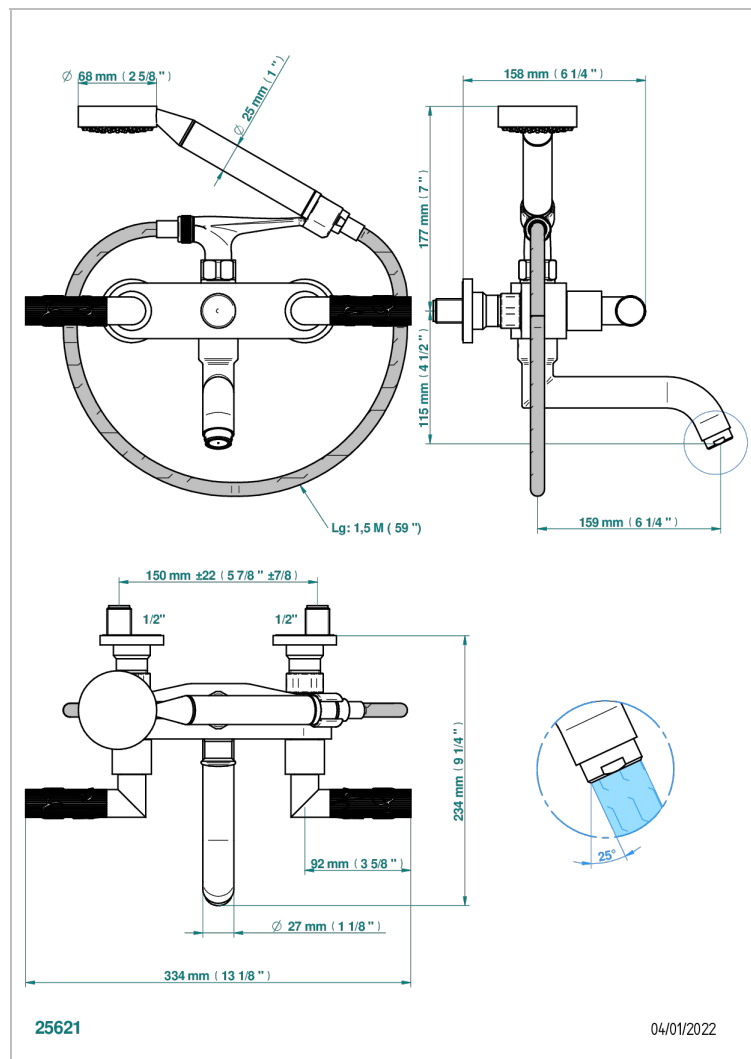

BAMBOU CLEAR CRYSTAL

A35-13B

Wall mounted 2-hole bath/shower mixer, shower and hose

THG
PARIS

CHARACTERISTIC

- ACS : 21ACCLY033

TECHNICAL SPECS

- Recommandé : 3 bars (max. 5 bars) - Advised : 43,5 psi (max. 72 psi)
- Bec : 35 l/min à 3 bars - Douchette : 9,5 l/min à 3 bars
- Spout : 9.26 gpm at 43.5 psi - Handshower : 2.5 gpm at 43.5 psi

STANDARDS

AVAILABLE FINITIONS

Antique nickel - H28
Black ceram - D30
Blush PVD - H62
Brass color PVD - H49
Brown bronze color PVD - F33
Gold color PVD - H52

Graphite PVD - H64
Lacquered light bronze - D01
Matt Umber PVD - H67
Matt blush PVD - H60
Matt brass color PVD - H50
Matt brown bronze color PVD - F34