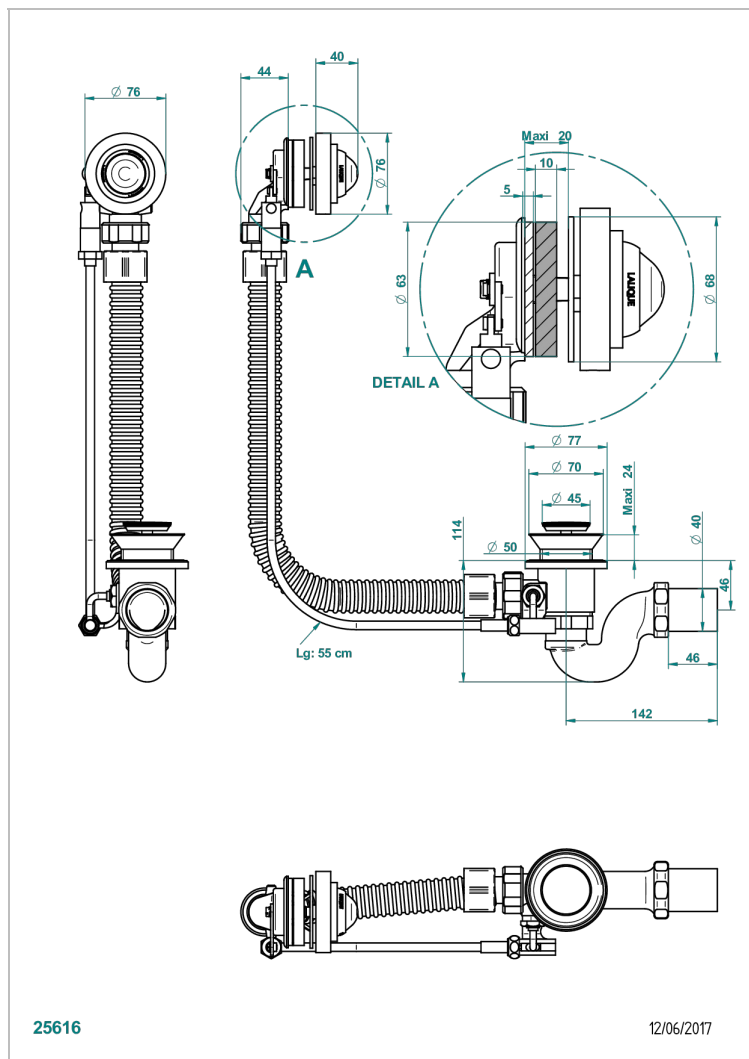

PANTHERE CLEAR CRYSTAL

A2H-300

Complete bath pop-up waste -cable lg 55 cm

THG[®]
PARIS

CHARACTERISTIC

- Panthere Clear crystal
- Complete bath pop-up waste -cable lg 55 cm

AVAILABLE FINITIONS

Blush PVD - H62
Brass color PVD - H49
Brown bronze color PVD - F33
Gold color PVD - H52
Graphite PVD - H64
Matt Umber PVD - H67