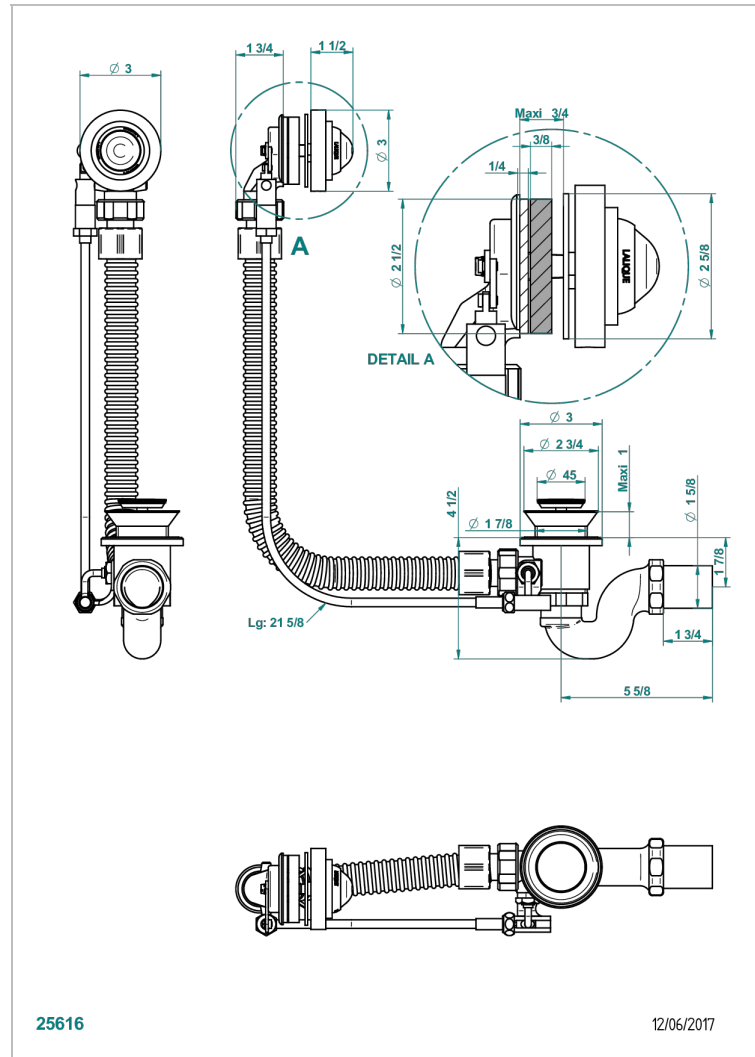

# PANTHERE CLEAR CRYSTAL

A2H-300

Complete bath pop-up waste -cable lg 55 cm

THG<sup>®</sup>  
PARIS

## CHARACTERISTIC

- Panthere Clear crystal
- Complete bath pop-up waste -cable lg 55 cm

Nickel color PVD - H55  
Polished chrome (color finish) - A02  
Umber PVD - H66