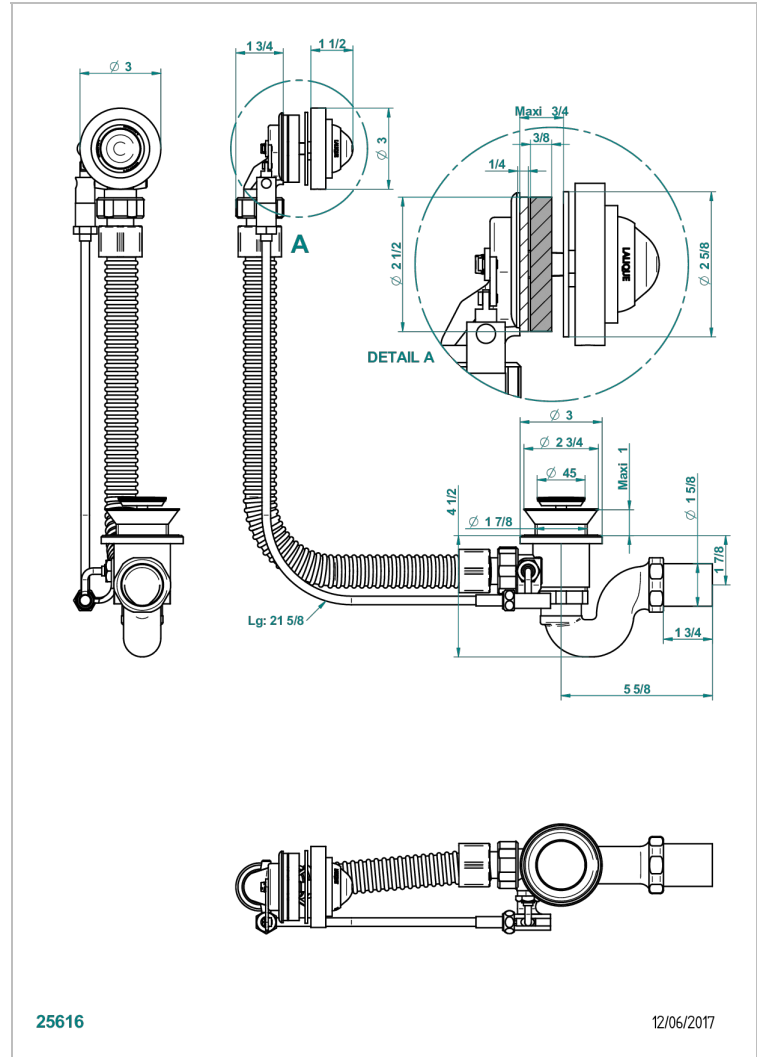

VENICE

A2E-300

Complete bath pop-up waste -cable lg 55 cm

25616

12/06/2017

CHARACTERISTIC

- Venice
- Complete bath pop-up waste -cable lg 55 cm

AVAILABLE FINITIONS

Nickel color PVD - H55
Polished chrome (color finish) - A02
Umber PVD - H66