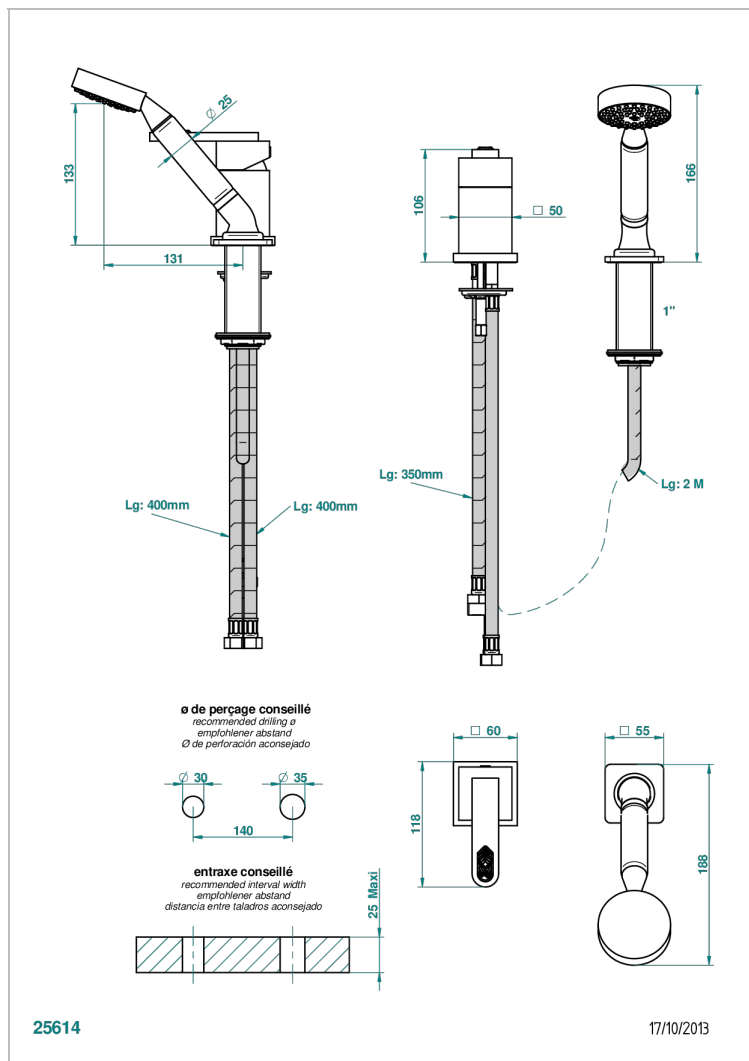

PROFIL LALIQUE CLEAR CRYSTAL WITH LEVER HANDLES

A6H-6523/60AUS

Deck mounted mixer with handshower

CHARACTERISTIC

- Profil Lalique Clear crystal with lever handles
- Deck mounted mixer with handshower

TECHNICAL SPECS