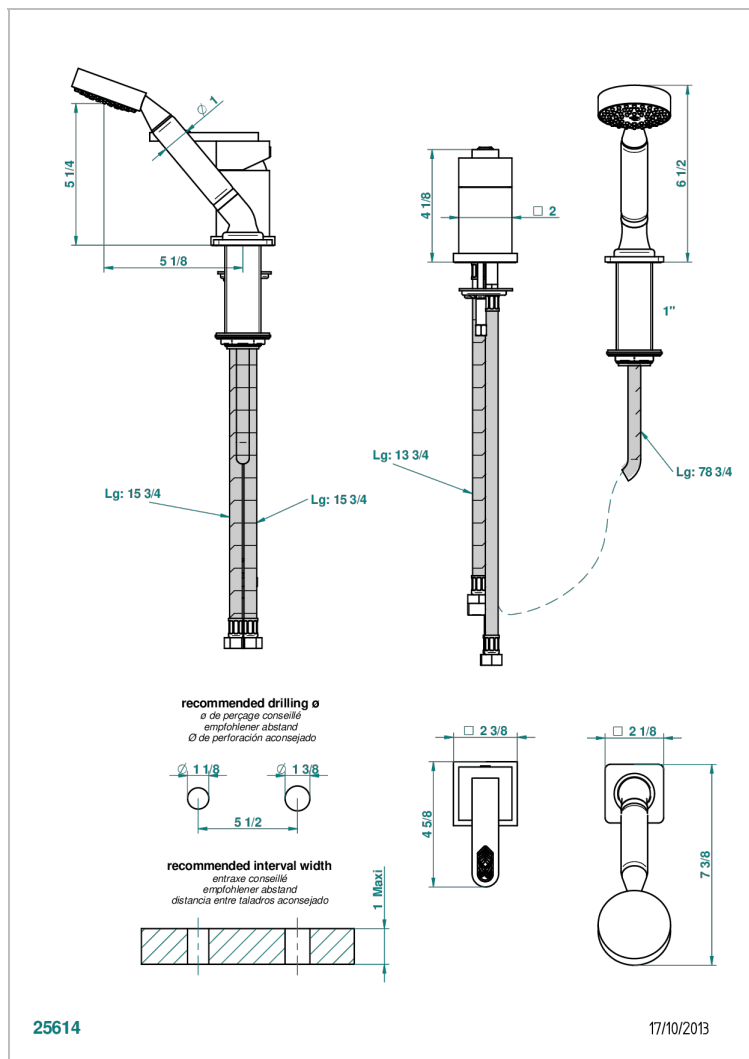

PROFIL LALIQUE CLEAR CRYSTAL WITH LEVER HANDLES

A6H-6523/60AUS

Deck mounted mixer with handshower

CHARACTERISTIC

- Profil Lalique Clear crystal with lever handles
- Deck mounted mixer with handshower

TECHNICAL SPECS

- Recommandé : 3 bars (max. 5 bars) - Advised : 43,5 psi (max. 72 psi)
- 9,5 l/min à 3 bars (2.5 gpm at 43.5 psi)

AVAILABLE FINITIONS

Black ceram - D30

Blush PVD - H62

Brass color PVD - H49

Brown bronze color PVD - F33