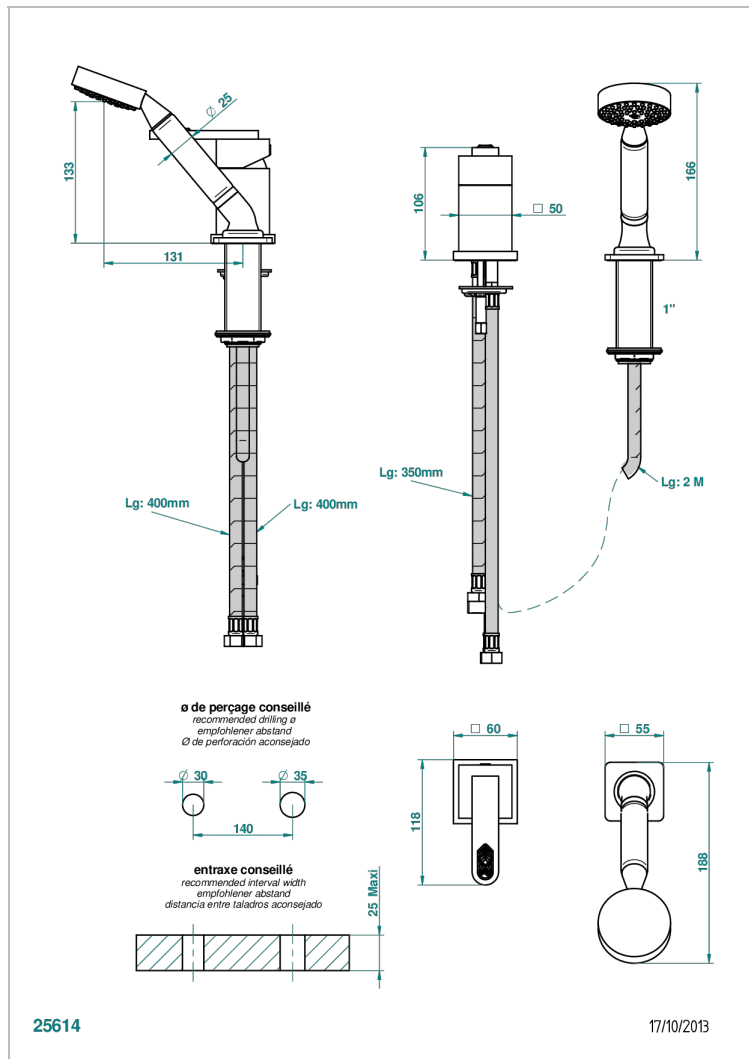

# PROFIL LALIQUE CLEAR CRYSTAL

A6G-6523/60AUS

Deck mounted mixer with handshower

THG<sup>®</sup>  
PARIS

## CHARACTERISTIC

- Profil LaliQue Clear crystal
- Deck mounted mixer with handshower