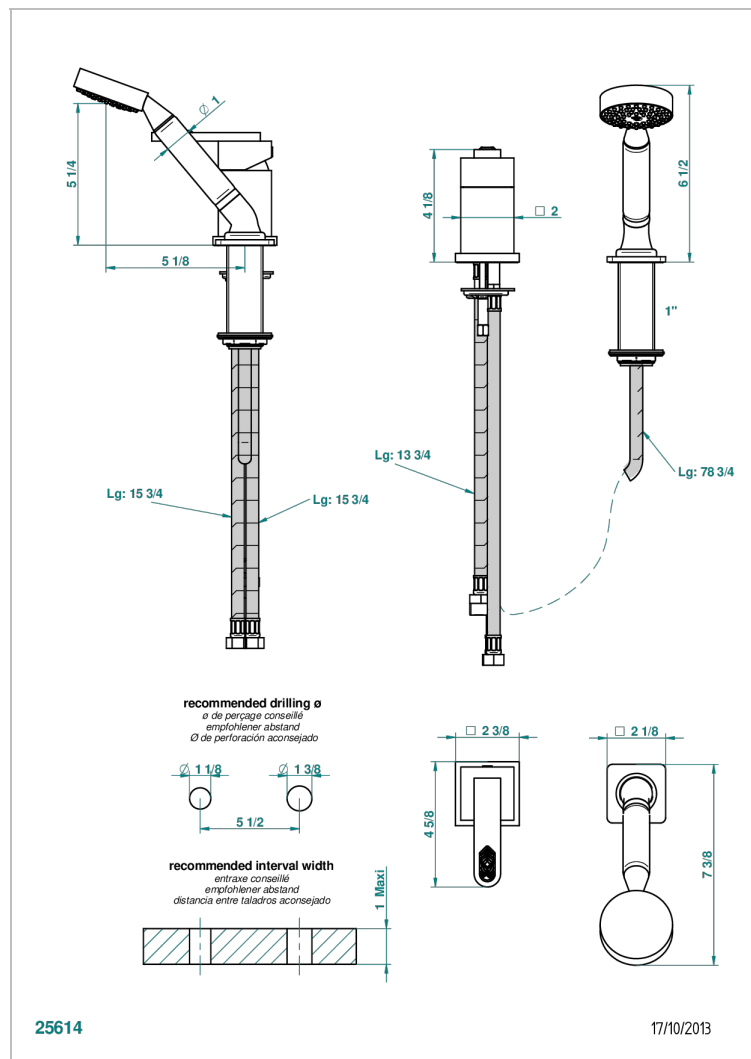

# PROFIL LALIQUE CLEAR CRYSTAL

A6G-6523/60AUS

Deck mounted mixer with handshower

THG<sup>®</sup>  
PARIS

## CHARACTERISTIC

- Profil Lalique Clear crystal
- Deck mounted mixer with handshower