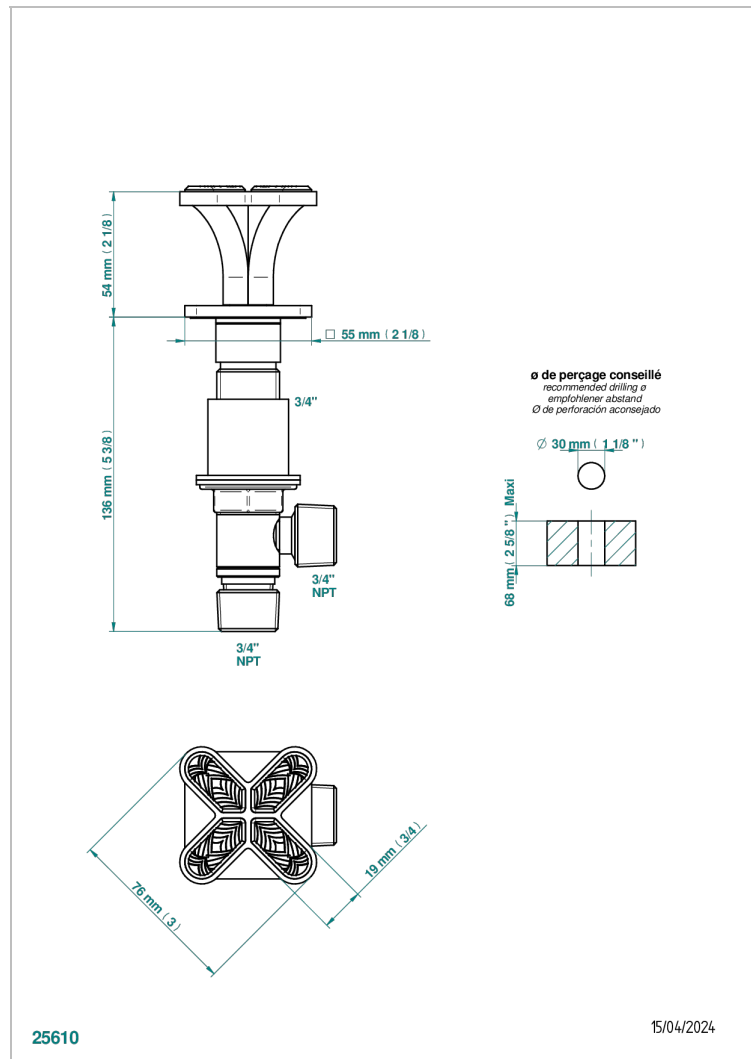

PROFIL LALIQUE CLEAR CRYSTAL

A6G-36

Rim mounted 3/4" valve

CHARACTERISTIC

- Profil Lalique Clear crystal
- Rim mounted 3/4" valve

AVAILABLE FINITIONS

Antique nickel - H28
Black ceram - D30
Blush PVD - H62
Brass color PVD - H49
Brown bronze color PVD - F33
Gold color PVD - H52