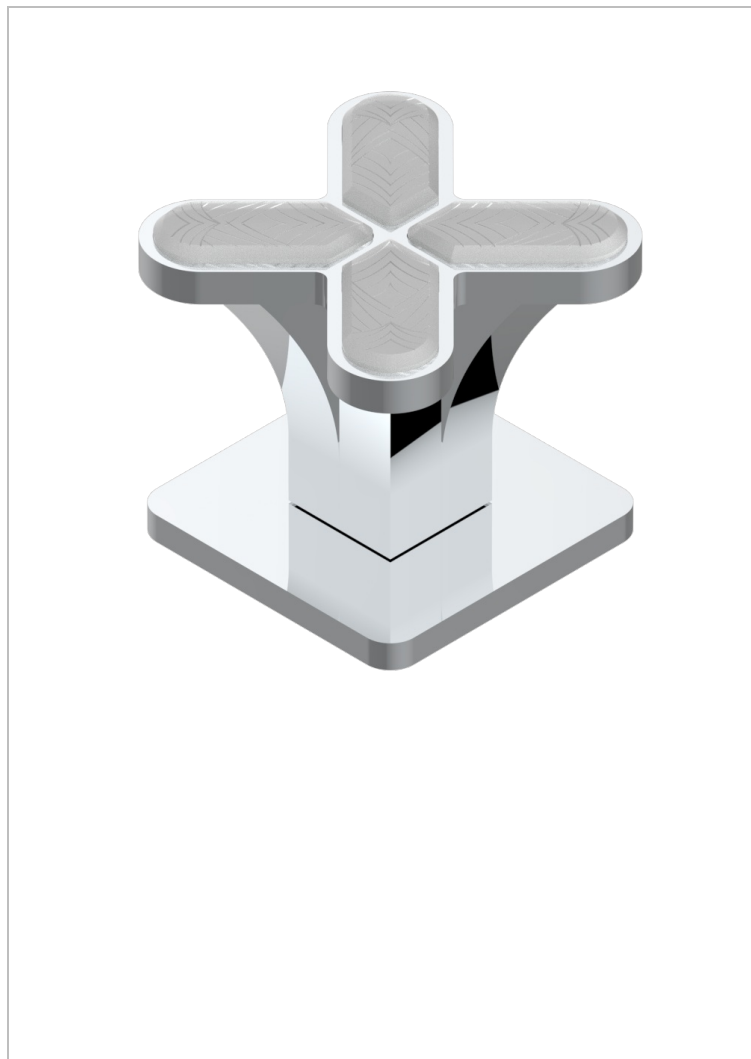

PROFIL LALIQUE CLEAR CRYSTAL

A6G-36

Rim mounted 3/4" valve

CHARACTERISTIC

- Profil Lalique Clear crystal
- Rim mounted 3/4" valve

AVAILABLE FINITIONS

Antique nickel - H28
Black ceram - D30
Blush PVD - H62
Brass color PVD - H49
Brown bronze color PVD - F33
Gold color PVD - H52

Graphite PVD - H64
Lacquered light bronze - D01
Matt Umber PVD - H67
Matt blush PVD - H60
Matt brass color PVD - H50
Matt brown bronze color PVD - F34

Matt chrome - C02
Matt gold - F07
Matt gold color PVD - H53
Matt graphite PVD - H65
Matt nickel (color finish) - C01
Matt nickel color PVD - H56

Nickel color PVD - H55
Polished chrome (color finish) - A02
Polished chrome / Polished gold (color finish) - G02
Polished gold (color finish) - F01
Polished nickel - B01
Soft gold - F30

Soft matt gold - F31
Umber PVD - H66
Varnished matt antique red copper (color finish) - H07