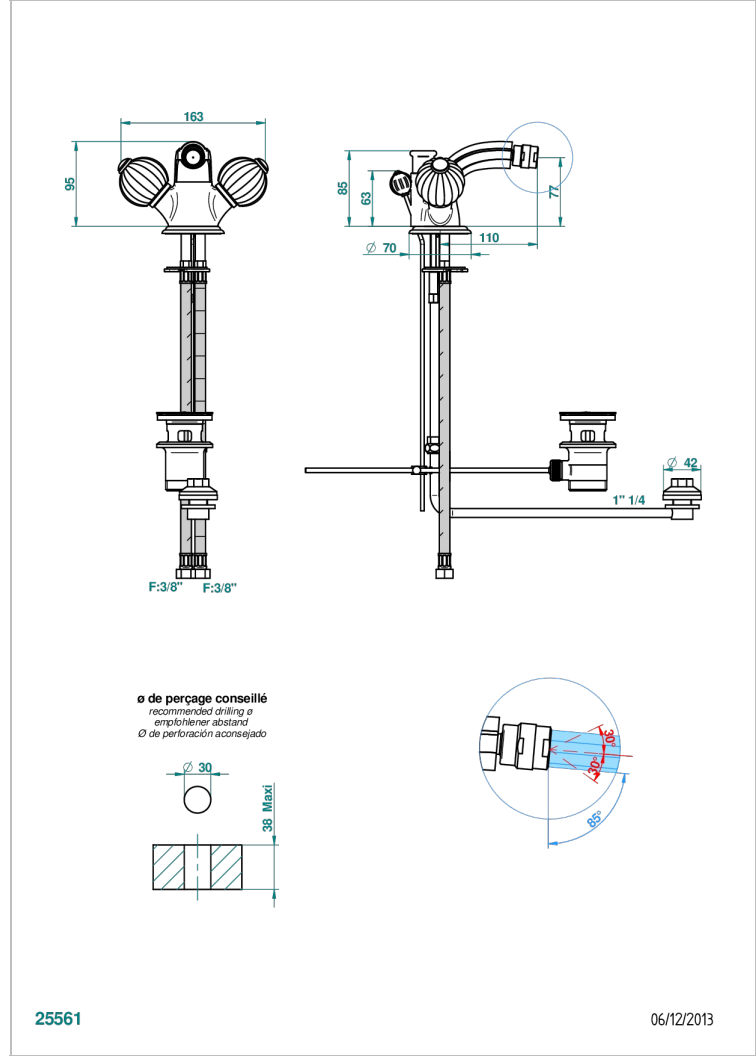

MANDARINE CLEAR CRYSTAL

UID-3205/202

1-hole bidet mixer, swivel jet, ascending spray and pop-up waste

THG
PARIS

CHARACTERISTIC

- Mandarin Clear crystal
- 1-hole bidet mixer, swivel jet, ascending spray and pop-up waste

TECHNICAL SPECS

- Recommandé : 3 bars (max. 5 bars) - Advised : 43,5 psi (max. 72 psi)
- 15 l/min à 3 bars (4 gpm at 43.5 psi)

AVAILABLE FINITIONS

Antique nickel - H28
Black ceram - D30
Blush PVD - H62
Brass color PVD - H49
Brown bronze color PVD - F33
Gold color PVD - H52