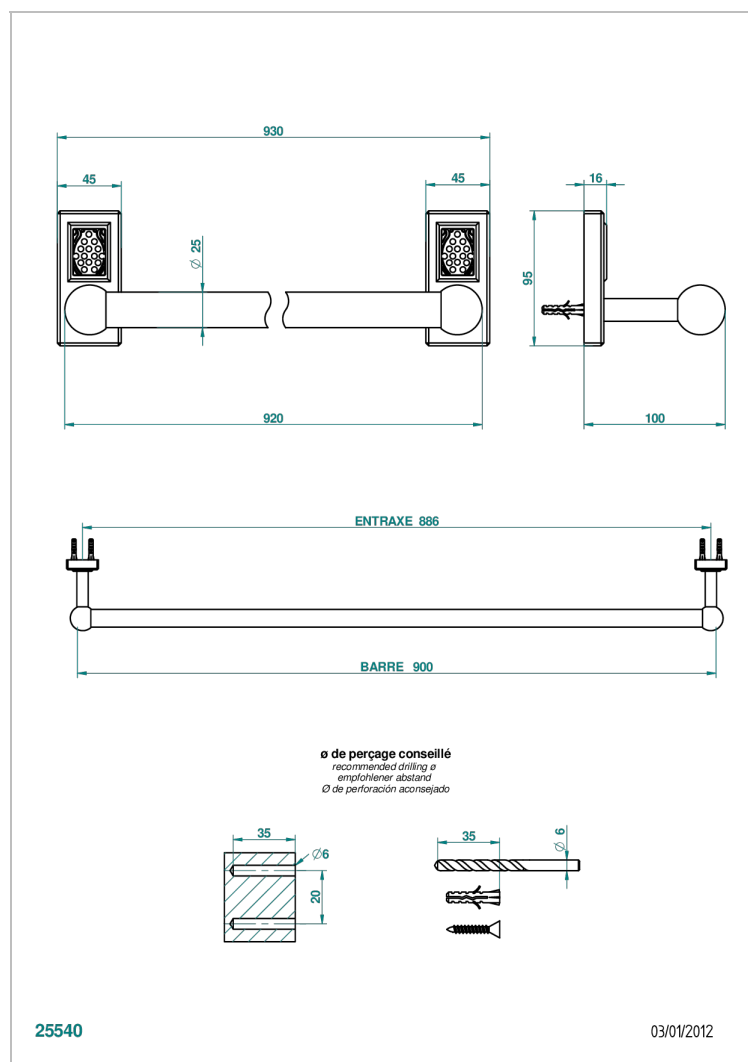

# METROPOLIS CLEAR CRYSTAL WITH LEVER HANDLES

A2B-526

Towel bar, 35 1/2" long

## CHARACTERISTIC

- Métropolis Clear crystal with lever handles
- Towel bar, 35 1/2" long