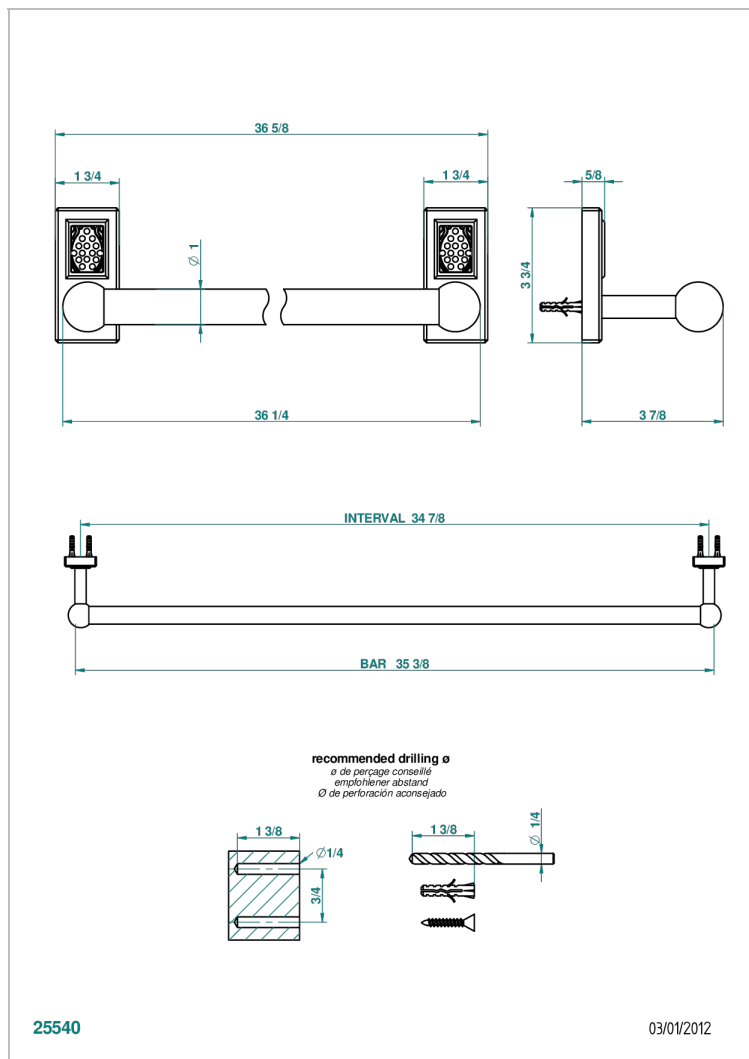

# METROPOLIS CLEAR CRYSTAL WITH LEVER HANDLES

A2B-526

Towel bar, 35 1/2" long

## CHARACTERISTIC

- Métropolis Clear crystal with lever handles
- Towel bar, 35 1/2" long