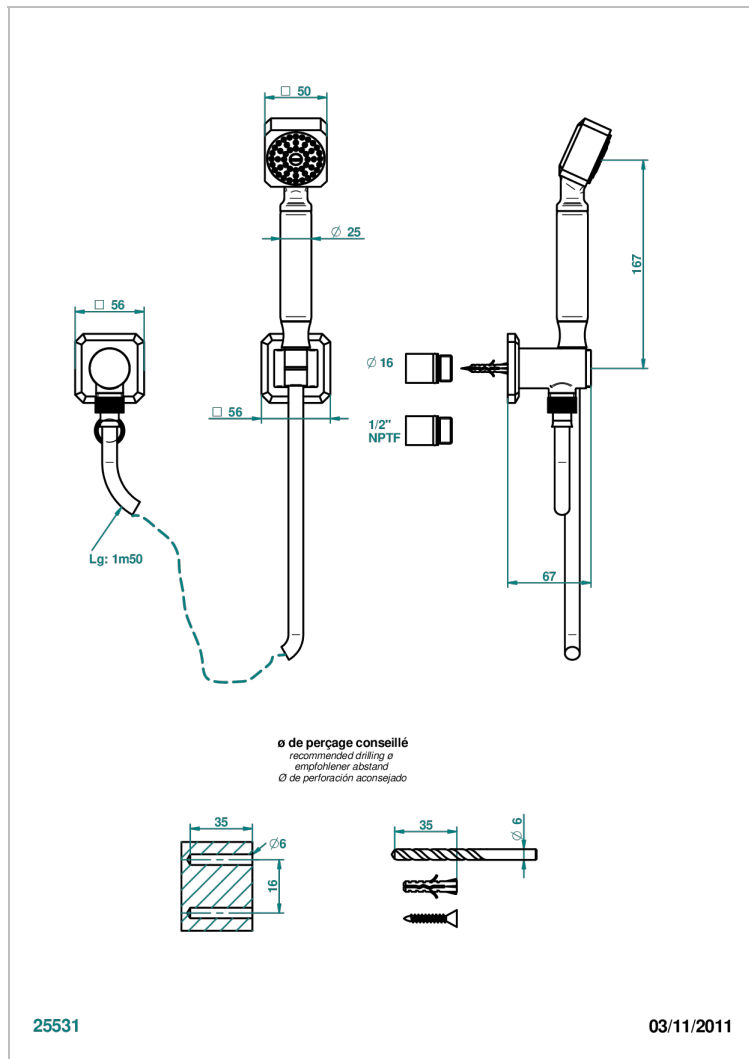

# METROPOLIS BLACK CRYSTAL WITH LEVER HANDLES

A2M-52/US

Wall mounted handshower with separate fixed hook

## CHARACTERISTIC

- Métropolis Black crystal with lever handles
- Wall mounted handshower with separate fixed hook

## TECHNICAL SPECS

- Recommandé : 3 bars (max. 5 bars) - Advised : 43,5 psi (max. 72 psi)
- 9,5 l/min à 3 bars (2.5 gpm at 43.5 psi)