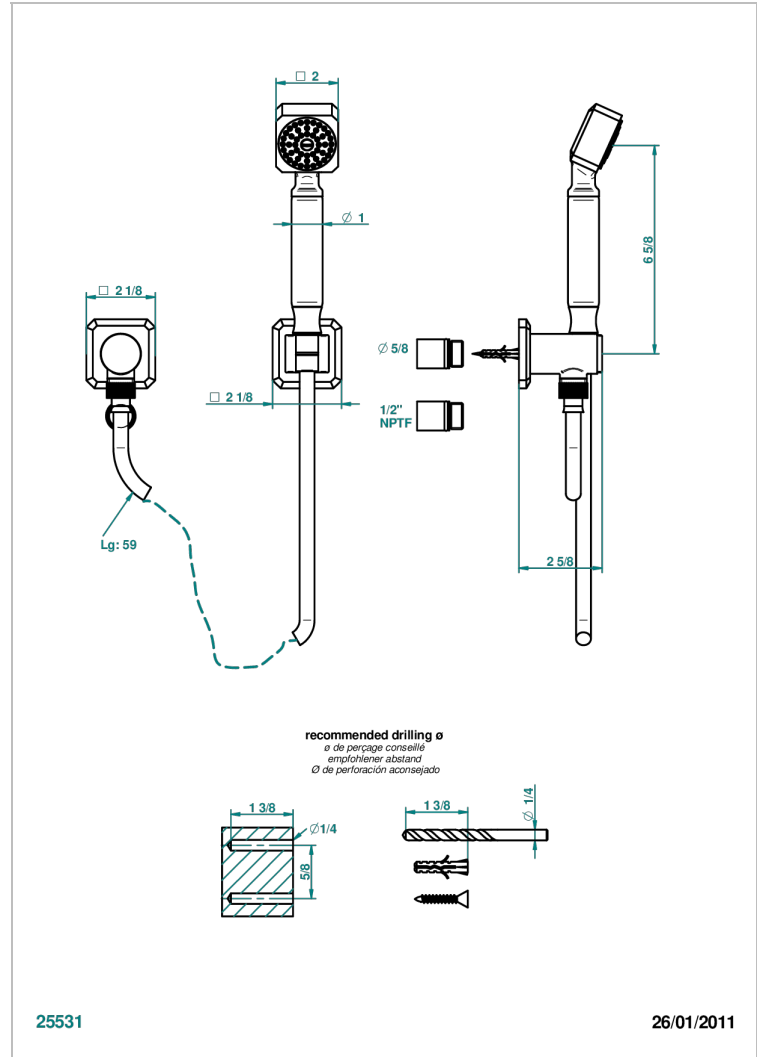

METROPOLIS BLACK CRYSTAL WITH LEVER HANDLES

A2M-52/US

Wall mounted handshower with separate fixed hook

CHARACTERISTIC

- Métropolis Black crystal with lever handles
- Wall mounted handshower with separate fixed hook

TECHNICAL SPECS

- Recommandé : 3 bars (max. 5 bars) - Advised : 43,5 psi (max. 72 psi)
- 9,5 l/min à 3 bars (2.5 gpm at 43.5 psi)

AVAILABLE FINITIONS

Black ceram - D30
 Blush PVD - H62
 Brass color PVD - H49
 Brown bronze color PVD - F33
 Chrome polished - A02
 Chrome polished / gold polished - G02

Matt nickel color PVD - H56
 Nickel antique / Sovereign - H28
 Nickel color PVD - H55
 Nickel polished - B01
 Soft gold - F30
 Soft matt gold - F31

Umber PVD - H66