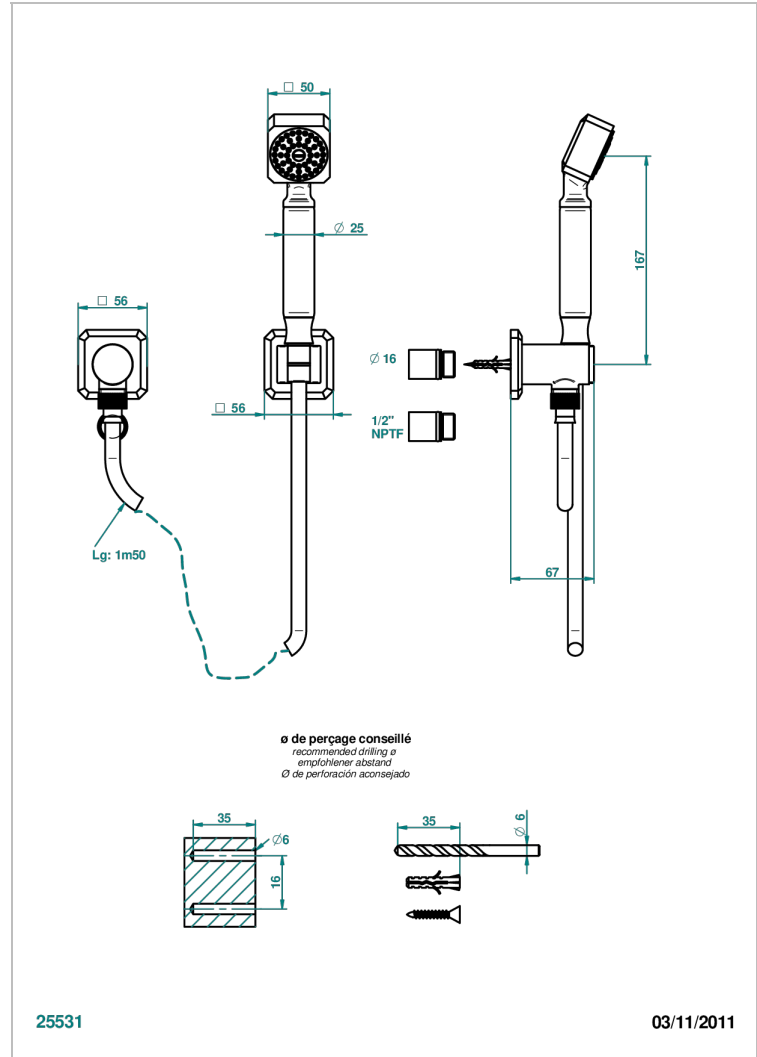

# METROPOLIS BLACK CRYSTAL

A2L-52/US

Wall mounted handshower with separate fixed hook

## CHARACTERISTIC

- Métropolis Black crystal
- Wall mounted handshower with separate fixed hook

## TECHNICAL SPECS

- Recommandé : 3 bars (max. 5 bars) - Advised : 43,5 psi (max. 72 psi)
- 9,5 l/min à 3 bars (2.5 gpm at 43.5 psi)