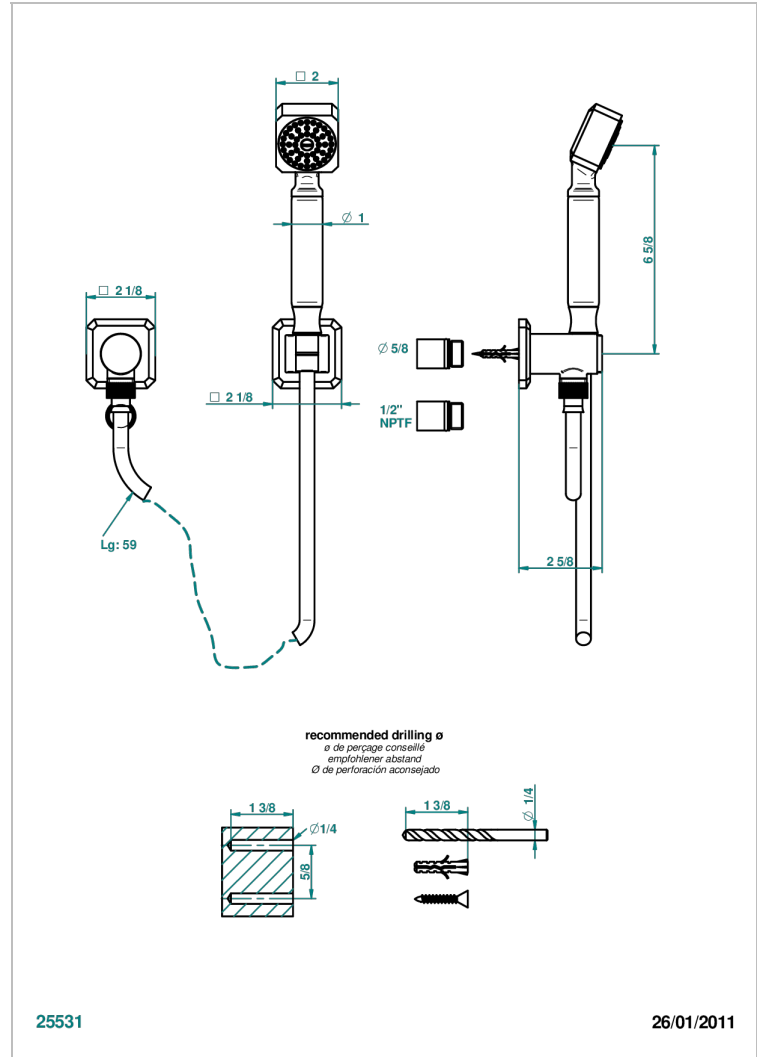

METROPOLIS BLACK CRYSTAL

A2L-52/US

Wall mounted handshower with separate fixed hook

CHARACTERISTIC

- Métropolis Black crystal
- Wall mounted handshower with separate fixed hook

TECHNICAL SPECS

- Recommandé : 3 bars (max. 5 bars) - Advised : 43,5 psi (max. 72 psi)
- 9,5 l/min à 3 bars (2.5 gpm at 43.5 psi)

Umber PVD - H66