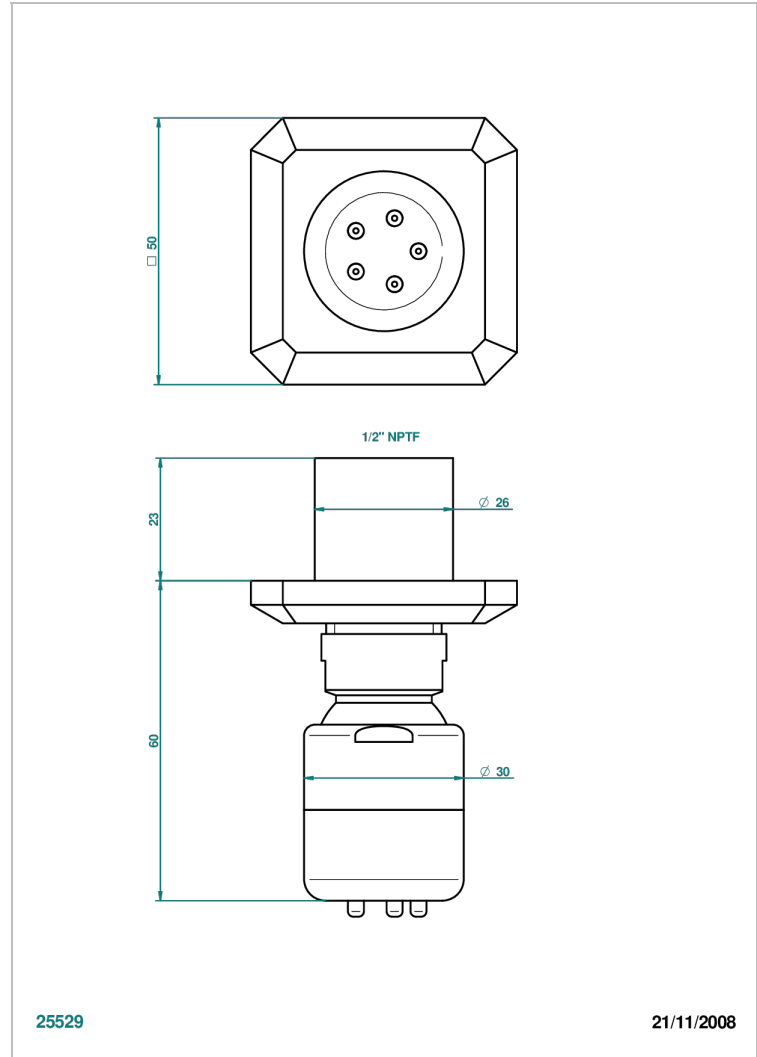

METROPOLIS BLACK CRYSTAL WITH LEVER HANDLES

A2M-290/BUS

Body spray 1/2" with Easyclean system

25529

21/11/2008

CHARACTERISTIC

- Métropolis Black crystal with lever handles
- Body spray 1/2" with Easyclean system