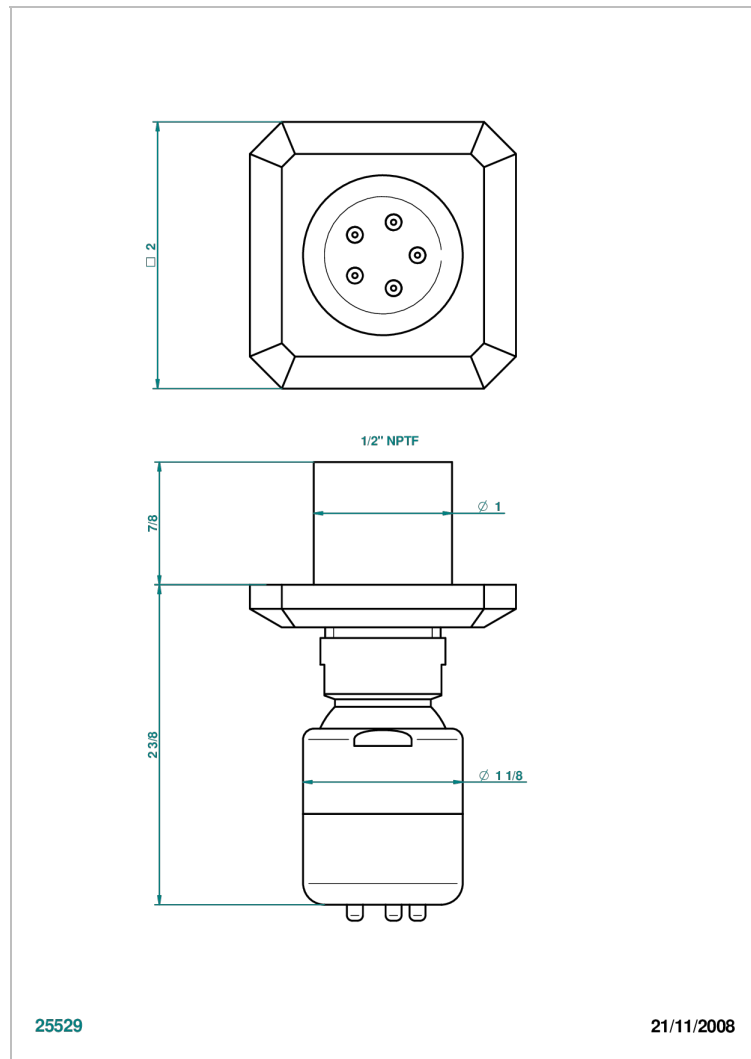

METROPOLIS BLACK CRYSTAL WITH LEVER HANDLES

A2M-290/BUS

Body spray 1/2" with Easyclean system

CHARACTERISTIC

- Métropolis Black crystal with lever handles
- Body spray 1/2" with Easyclean system

AVAILABLE FINITIONS