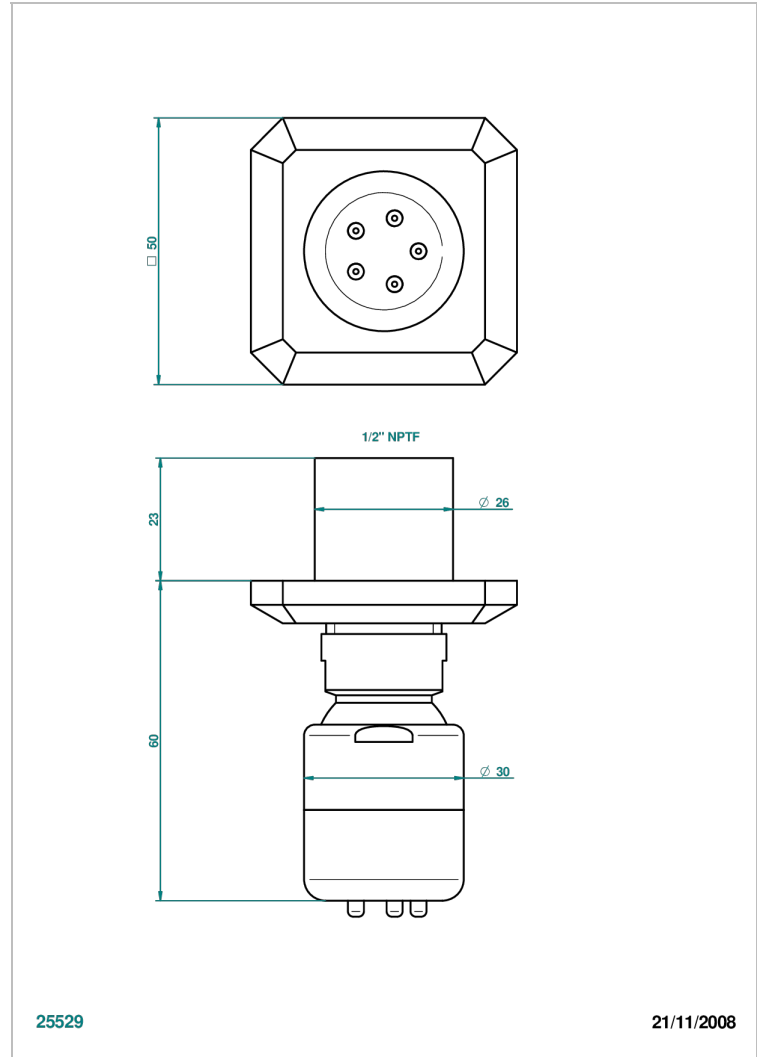

METROPOLIS BLACK CRYSTAL

A2L-290/BUS

Body spray 1/2" with Easyclean system

25529

21/11/2008

CHARACTERISTIC

- Métropolis Black crystal
- Body spray 1/2" with Easyclean system

AVAILABLE FINITIONS