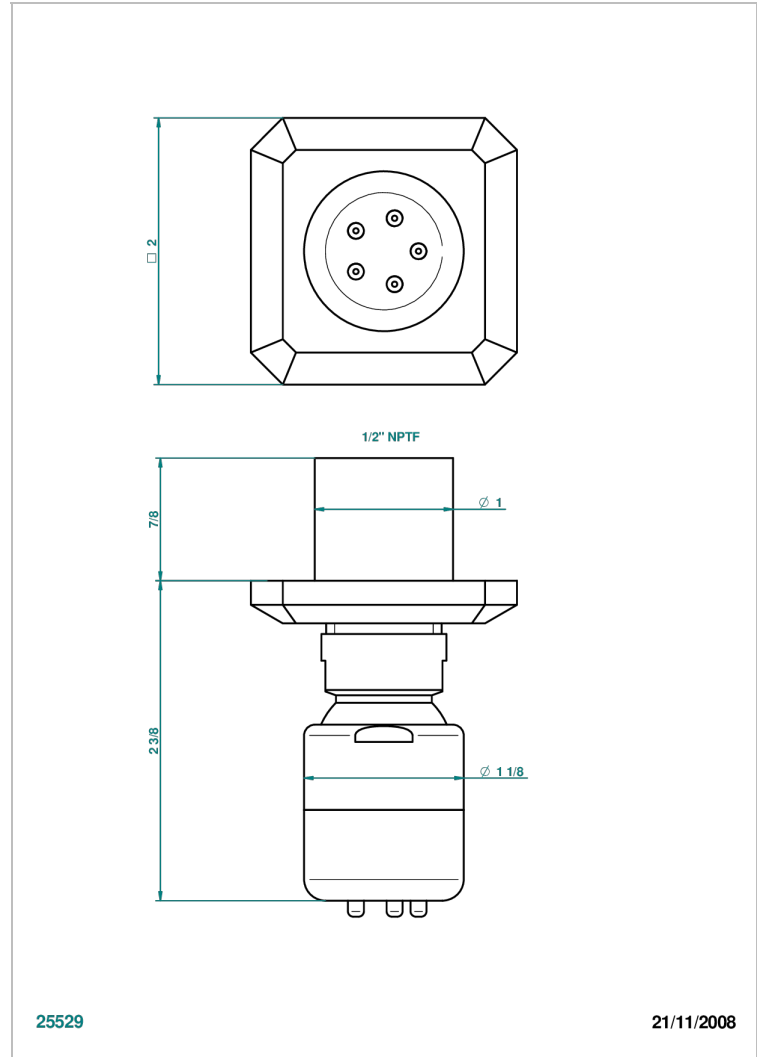

METROPOLIS BLACK CRYSTAL

A2L-290/BUS

Body spray 1/2" with Easyclean system

CHARACTERISTIC

- Métropolis Black crystal
- Body spray 1/2" with Easyclean system

AVAILABLE FINITIONS

Black ceram - D30
Blush PVD - H62
Brass color PVD - H49
Brown bronze color PVD - F33
Chrome polished - A02
Chrome polished / gold polished - G02