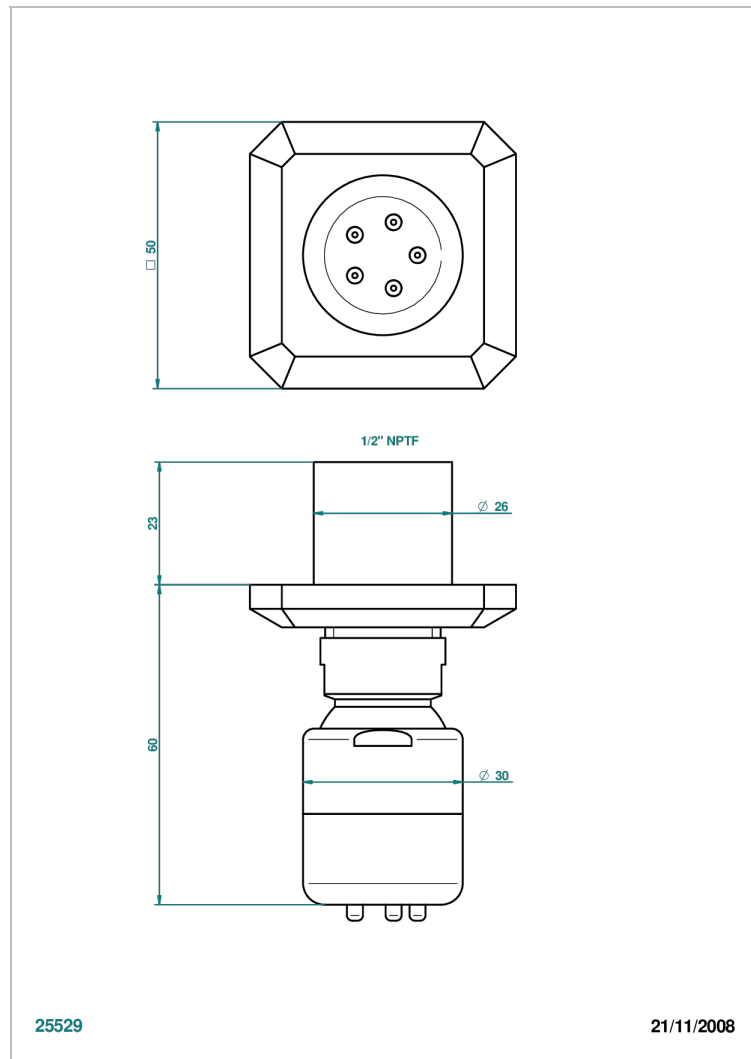

# METROPOLIS CLEAR CRYSTAL WITH LEVER HANDLES

A2B-290/BUS

Body spray 1/2" with Easyclean system

25529

21/11/2008

## CHARACTERISTIC

- Métropolis Clear crystal with lever handles
- Body spray 1/2" with Easyclean system