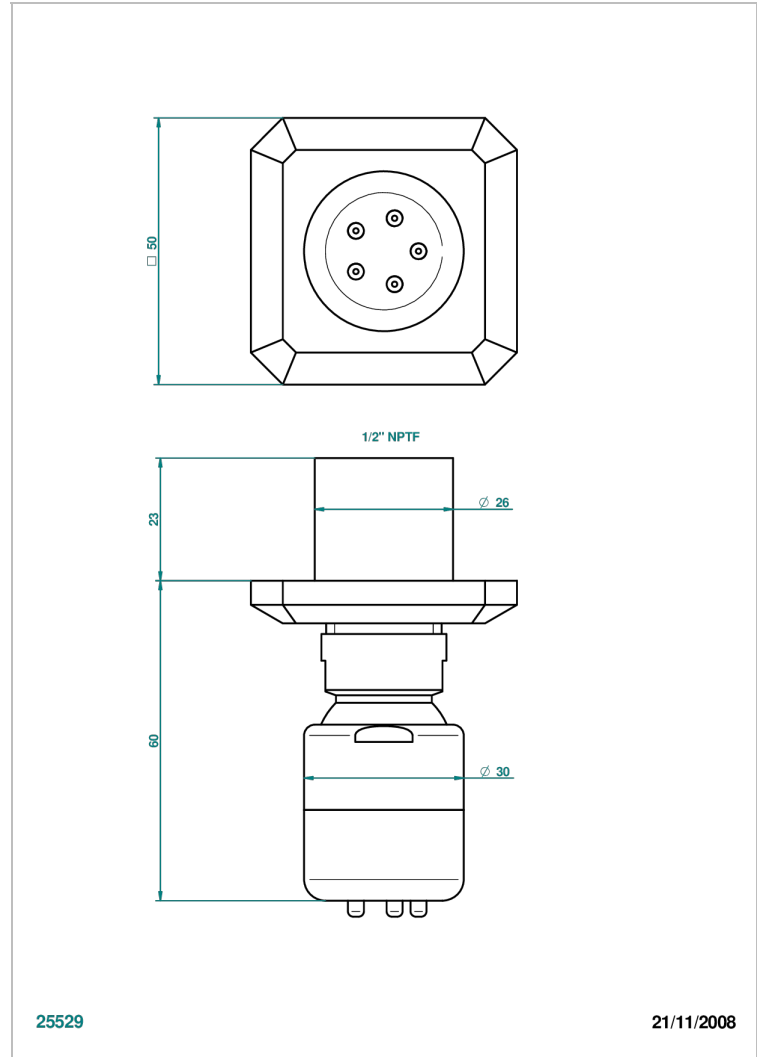

METROPOLIS CLEAR CRYSTAL

A2A-290/BUS

Body spray 1/2" with Easyclean system

CHARACTERISTIC

- Métropolis Clear crystal
- Body spray 1/2" with Easyclean system

AVAILABLE FINITIONS

Black ceram - D30
Blush PVD - H62
Brass color PVD - H49
Brown bronze color PVD - F33
Chrome polished - A02
Chrome polished / gold polished - G02