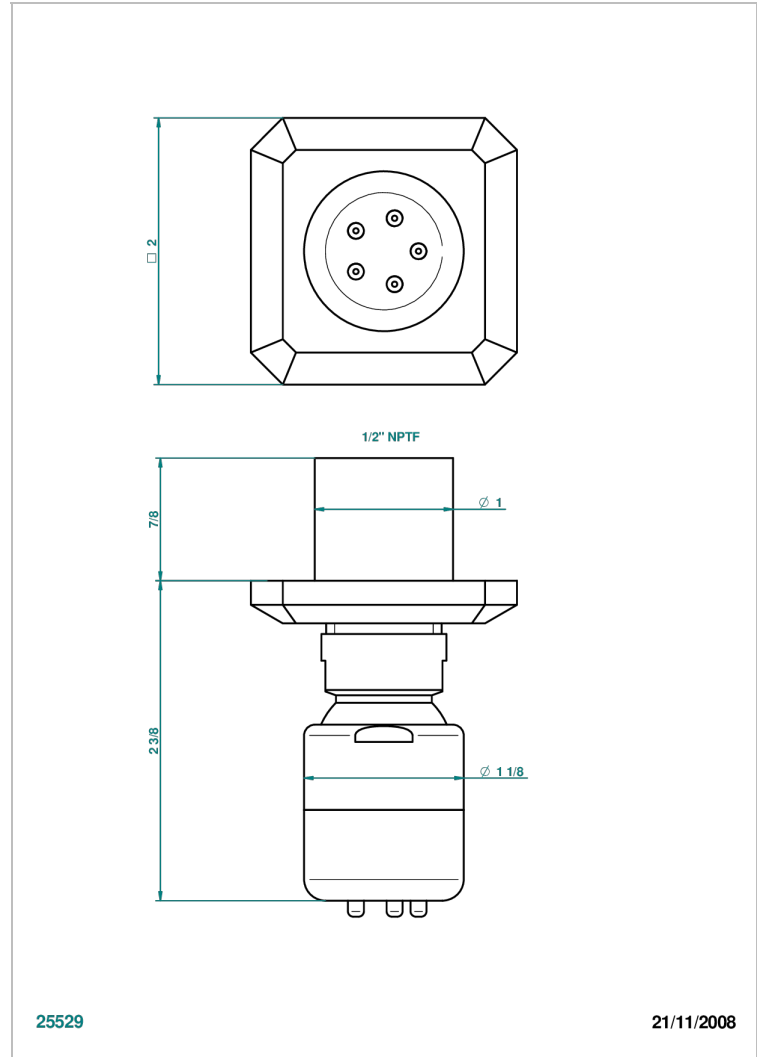

METROPOLIS CLEAR CRYSTAL

A2A-290/BUS

Body spray 1/2" with Easyclean system

CHARACTERISTIC

- Métropolis Clear crystal
- Body spray 1/2" with Easyclean system

AVAILABLE FINITIONS

Black ceram - D30
Blush PVD - H62
Brass color PVD - H49
Brown bronze color PVD - F33
Chrome polished - A02
Chrome polished / gold polished - G02