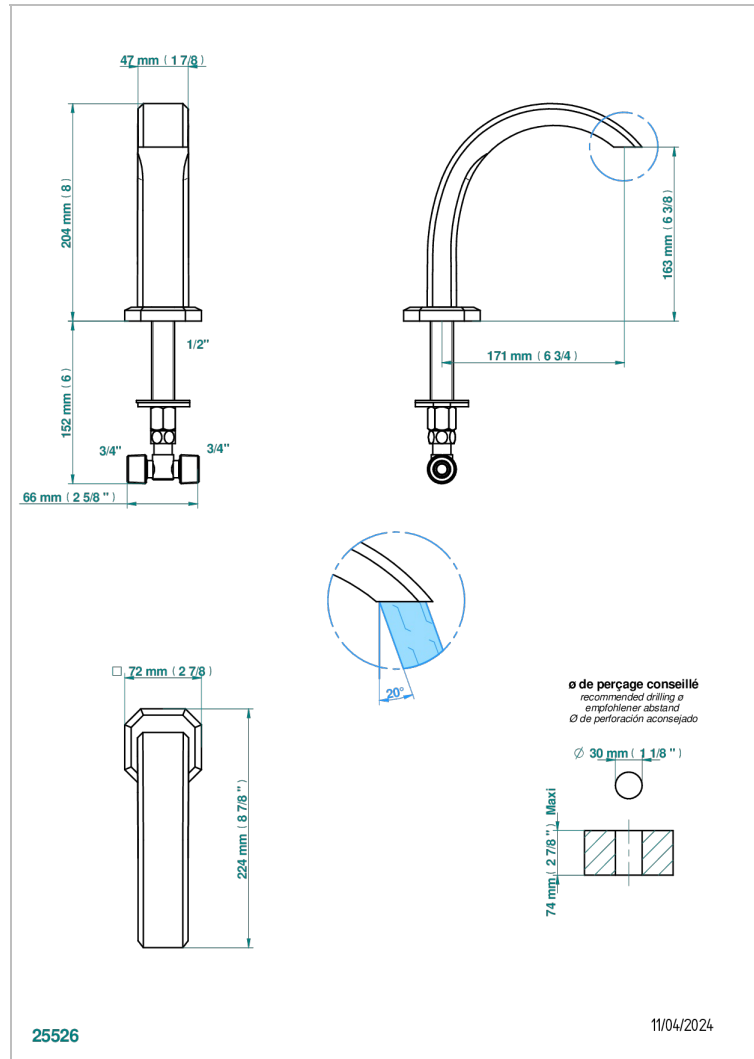

# METROPOLIS BLACK CRYSTAL WITH LEVER HANDLES

A2M-29

Roman tub spout

## CHARACTERISTIC

- Métropolis Black crystal with lever handles
- Roman tub spout