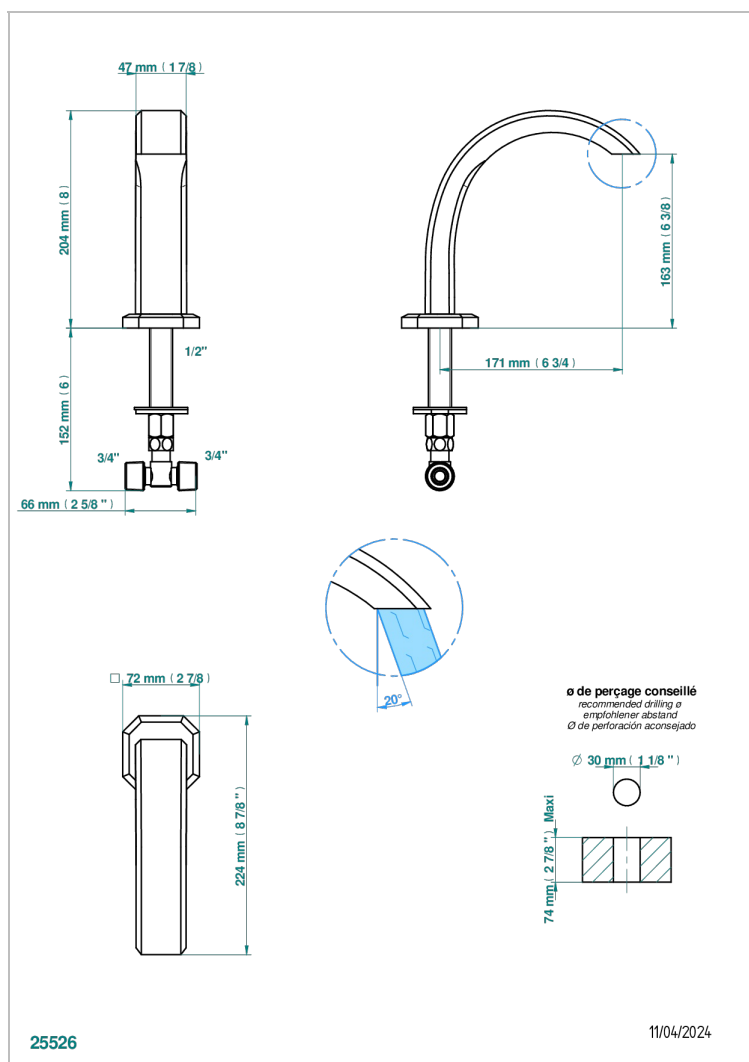

METROPOLIS BLACK CRYSTAL WITH LEVER

A2M-29

Rim mounted bath spout, goliath

CHARACTERISTIC

- Métropolis Black crystal with lever
- Rim mounted bath spout, goliath

AVAILABLE FINITIONS

Antique nickel - H28
Black ceram - D30
Blush PVD - H62
Brass color PVD - H49
Brown bronze color PVD - F33
Gold color PVD - H52