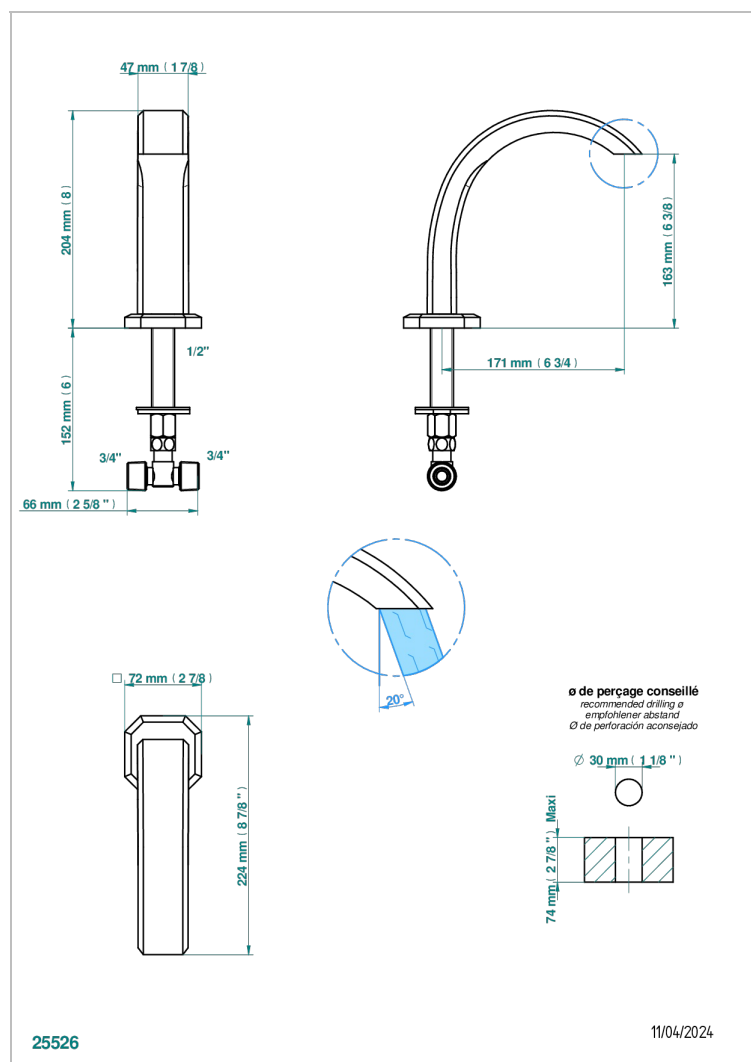

METROPOLIS BLACK CRYSTAL

A2L-29

Roman tub spout

CHARACTERISTIC

- Métropolis Black crystal
- Roman tub spout

AVAILABLE FINITIONS

Black ceram - D30
Blush PVD - H62
Brass color PVD - H49
Brown bronze color PVD - F33
Chrome polished - A02
Chrome polished / gold polished - G02

Matt nickel color PVD - H56
Nickel antique / Sovereign - H28
Nickel color PVD - H55
Nickel polished - B01
Soft gold - F30
Soft matt gold - F31

Umber PVD - H66