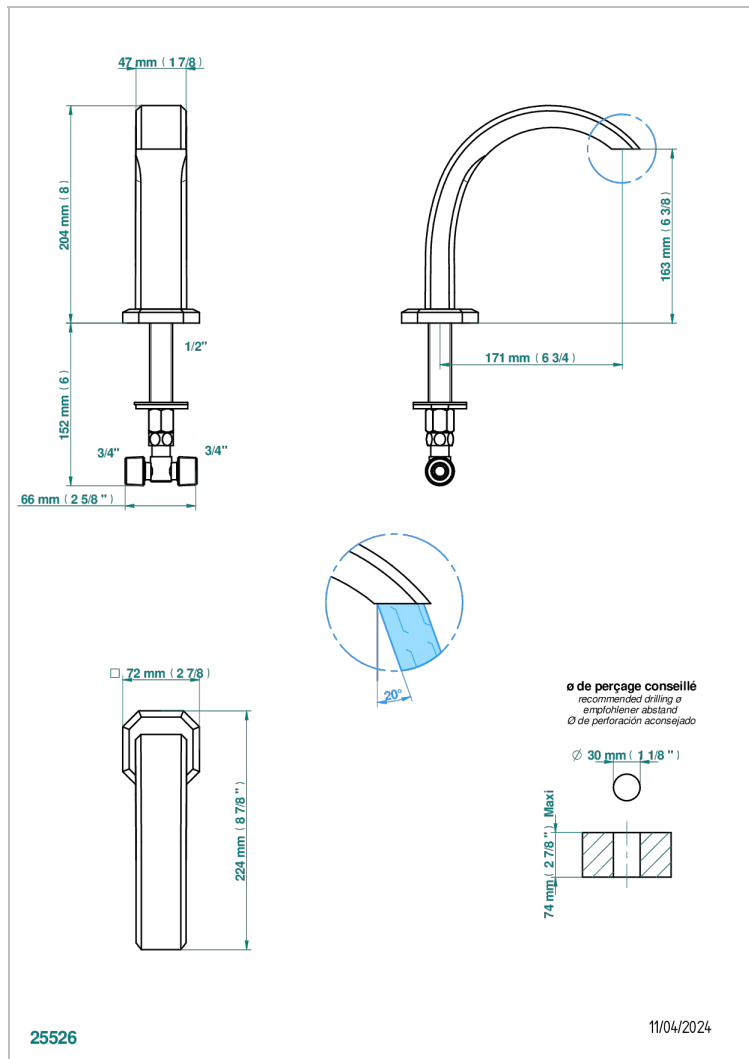

METROPOLIS BLACK CRYSTAL

A2L-29

Rim mounted bath spout, goliath

CHARACTERISTIC

- Métropolis Black crystal
- Rim mounted bath spout, goliath

AVAILABLE FINITIONS

Antique nickel - H28
Black ceram - D30
Blush PVD - H62
Brass color PVD - H49
Brown bronze color PVD - F33
Gold color PVD - H52