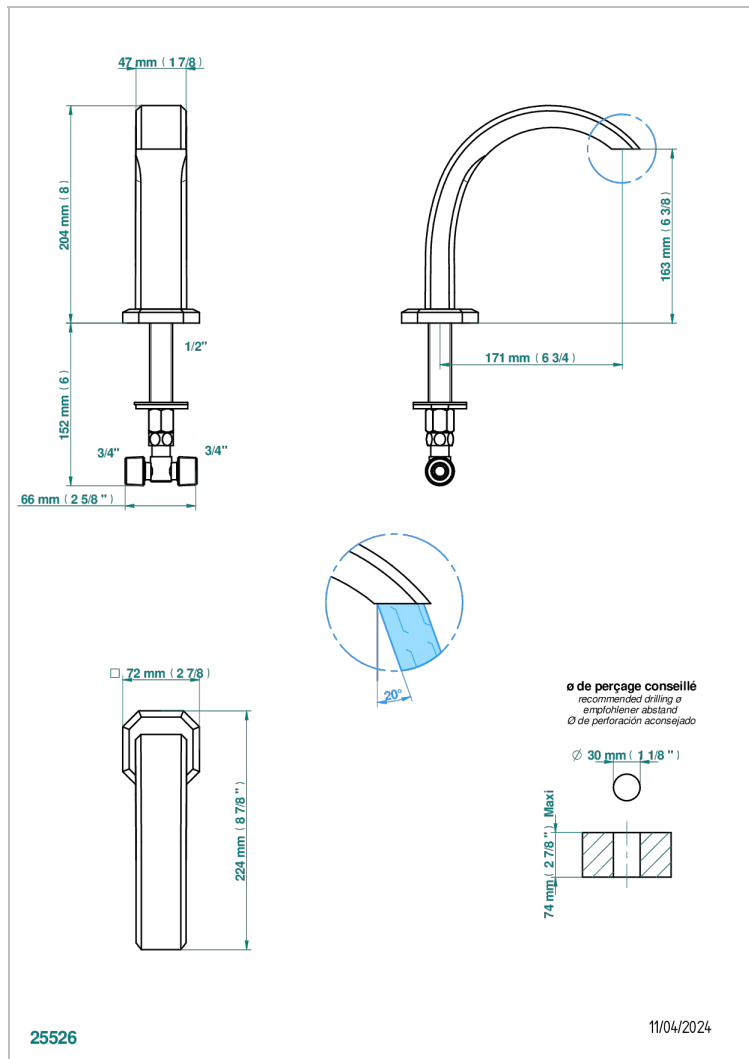

METROPOLIS CLEAR CRYSTAL WITH LEVER HANDLES

A2B-29

Roman tub spout

CHARACTERISTIC

- Métropolis Clear crystal with lever handles
- Roman tub spout

AVAILABLE FINITIONS

Black ceram - D30

Blush PVD - H62