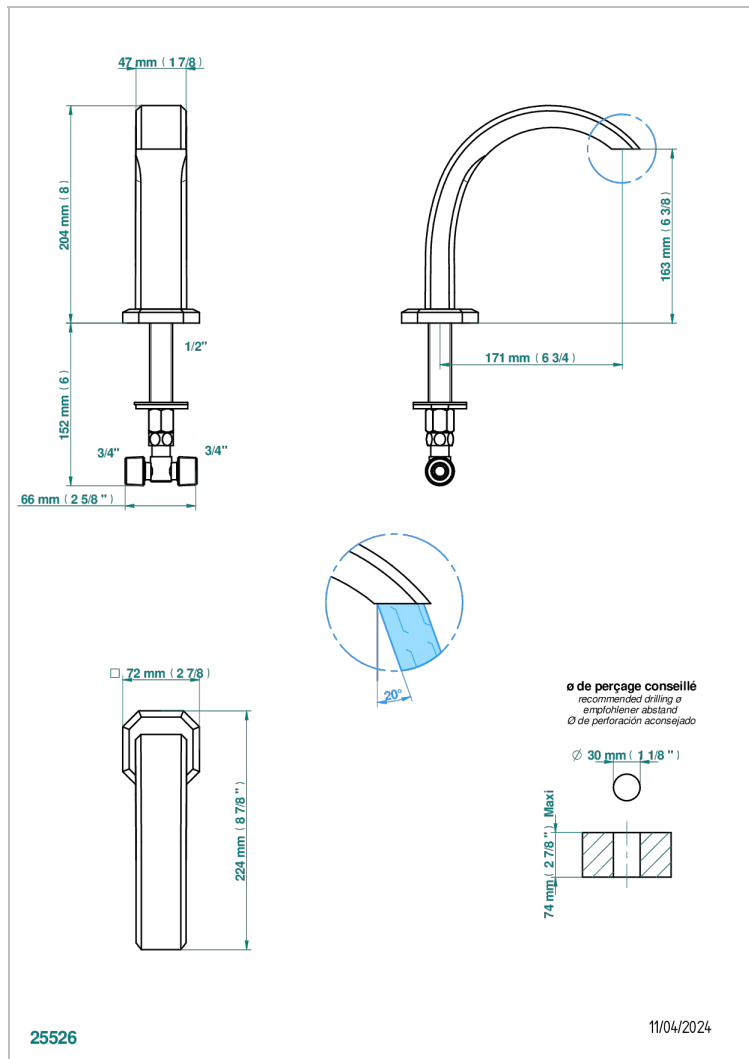

METROPOLIS CLEAR CRYSTAL

A2A-29

Roman tub spout

CHARACTERISTIC

- Métropolis Clear crystal
- Roman tub spout

AVAILABLE FINITIONS

Black ceram - D30
Blush PVD - H62
Brass color PVD - H49
Brown bronze color PVD - F33
Chrome polished - A02
Chrome polished / gold polished - G02

Matt nickel color PVD - H56
Nickel antique / Sovereign - H28
Nickel color PVD - H55
Nickel polished - B01
Soft gold - F30
Soft matt gold - F31

Umber PVD - H66