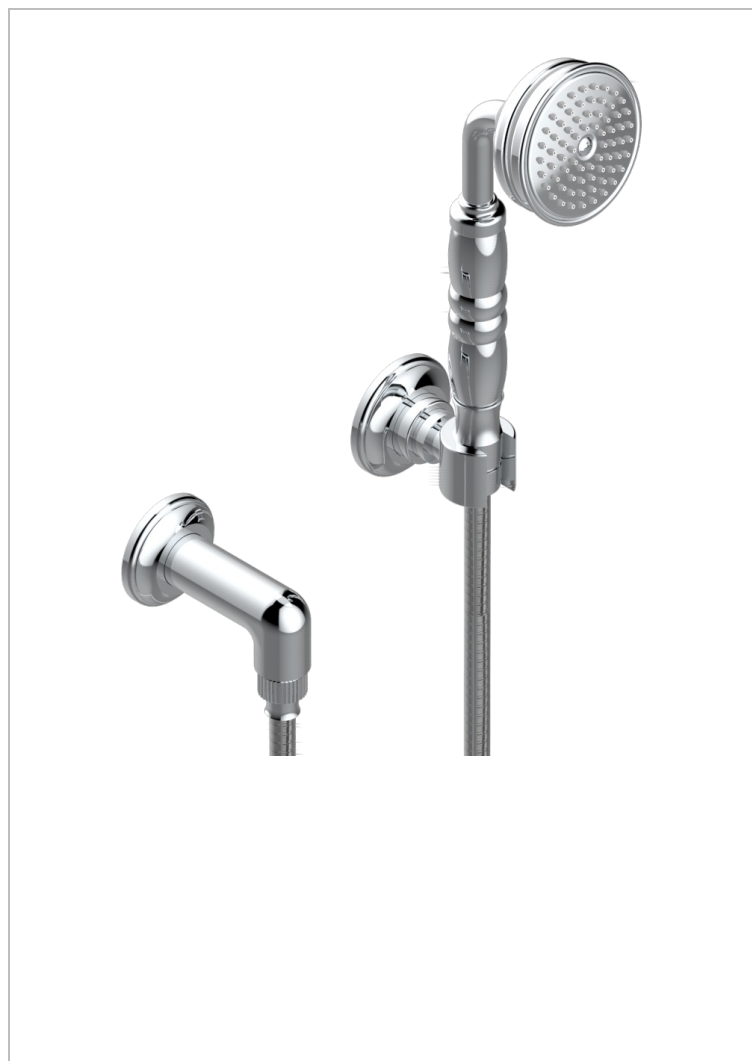

BROADWAY WITH WHITE PORCELAIN LEVER HANDLES

A04-52/US

Wall mounted handshower with separate fixed hook

CHARACTERISTIC

- Broadway with white porcelain lever handles
- Wall mounted handshower with separate fixed hook

TECHNICAL SPECS

- Recommandé : 3 bars (max. 5 bars) - Advised : 43,5 psi (max. 72 psi)
- 9,5 l/min à 3 bars (2.5 gpm at 43.5 psi)

AVAILABLE FINITIONS

Black ceram - D30
Blush PVD - H62
Brass color PVD - H49
Brown bronze color PVD - F33
Chrome polished - A02
Chrome polished / gold polished - G02

Copper antique matt, coated - H07
Gold color PVD - H52
Gold mat - F07
Gold polished - F01
Graphite PVD - H64
Light coated bronze - D01

Matt Umber PVD - H67
Matt blush PVD - H60
Matt brass color PVD - H50
Matt brown bronze color PVD - F34
Matt chrome (American satin) - C02
Matt gold color PVD - H53

Matt graphite PVD - H65
Matt nickel (American satin) - C01
Matt nickel color PVD - H56
Natural smoked Brass - A13
Nickel antique / Sovereign - H28
Nickel color PVD - H55

Nickel polished - B01
Soft gold - F30
Soft matt gold - F31
Umber PVD - H66