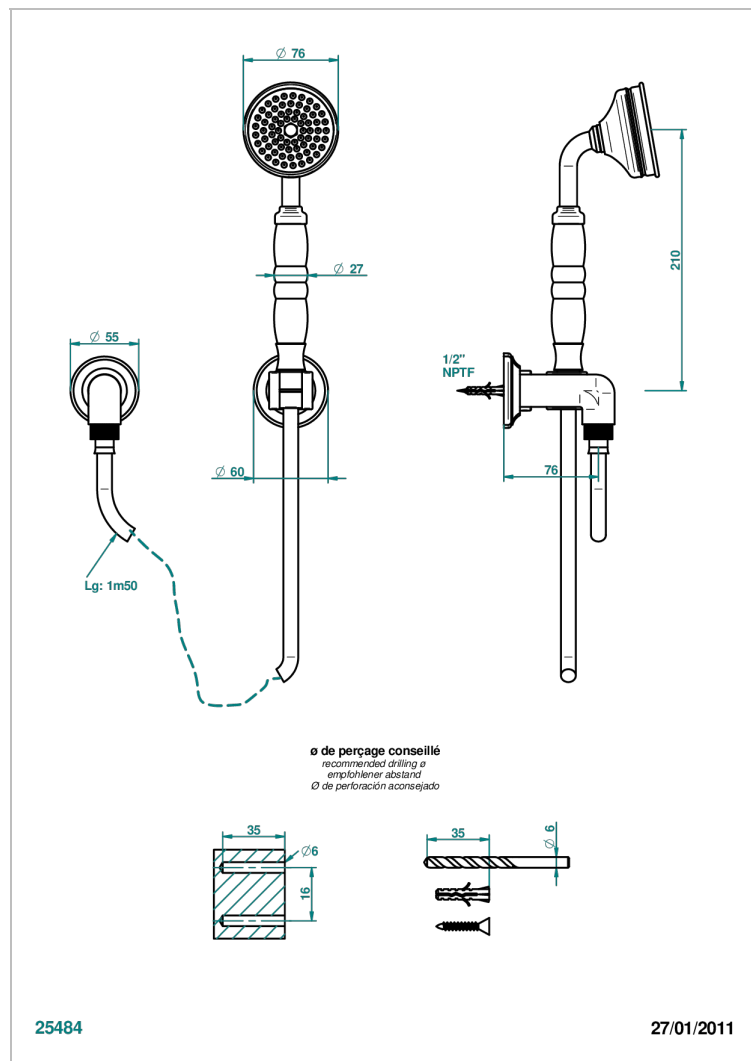

BROADWAY WITH WHITE PORCELAIN LEVER HANDLES

A04-52/US

Wall mounted handshower with separate fixed hook

CHARACTERISTIC

- Broadway with white porcelain lever handles
- Wall mounted handshower with separate fixed hook

TECHNICAL SPECS

- Recommandé : 3 bars (max. 5 bars) - Advised : 43,5 psi (max. 72 psi)
- 9,5 l/min à 3 bars (2.5 gpm at 43.5 psi)

AVAILABLE FINITIONS

Black ceram - D30
Blush PVD - H62
Brass color PVD - H49
Brown bronze color PVD - F33
Chrome polished - A02
Chrome polished / gold polished - G02