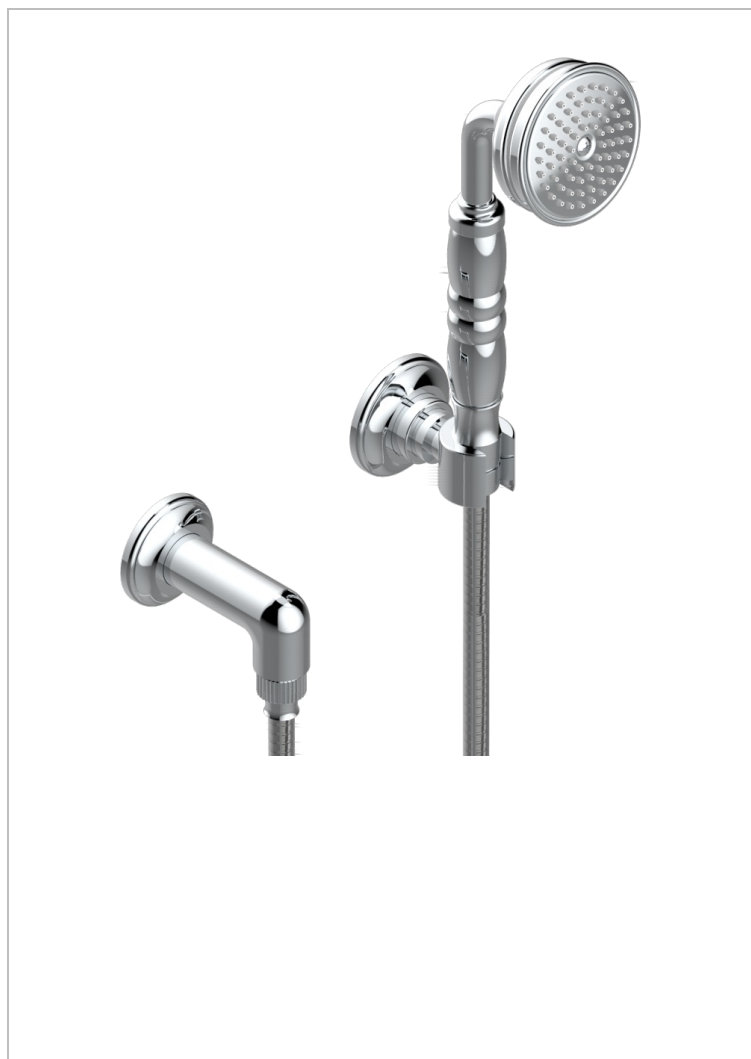

BROADWAY WITH WHITE PORCELAIN LEVER HANDLES

A04-52/US

Wall mounted handshower with separate fixed hook

CHARACTERISTIC

- Broadway with white porcelain lever handles
- Wall mounted handshower with separate fixed hook

TECHNICAL SPECS

- Recommandé : 3 bars (max. 5 bars) - Advised : 43,5 psi (max. 72 psi)
- 9,5 l/min à 3 bars (2.5 gpm at 43.5 psi)

AVAILABLE FINITIONS

Black ceram - D30

Blush PVD - H62

Brass color PVD - H49

Brown bronze color PVD - F33

Chrome polished - A02

Chrome polished / gold polished - G02

Copper antique matt, coated - H07

Gold color PVD - H52

Gold mat - F07

Gold polished - F01

Graphite PVD - H64