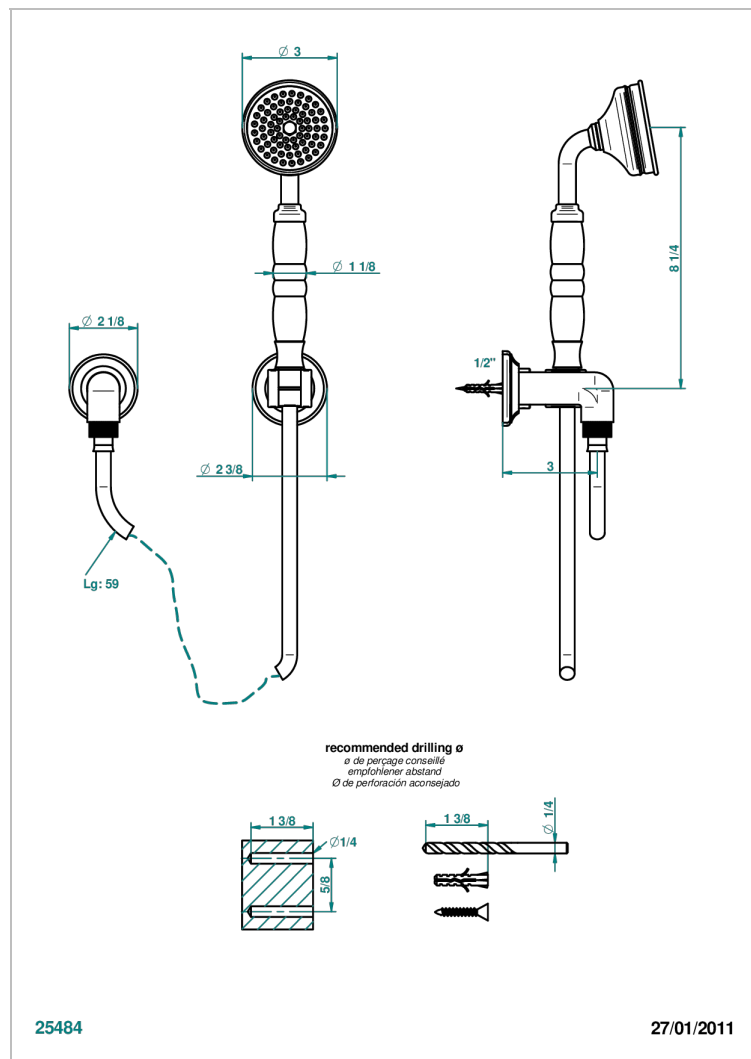

BROADWAY WITH WHITE PORCELAIN LEVER HANDLES

A04-52/US

Wall mounted handshower with separate fixed hook

CHARACTERISTIC

- Broadway with white porcelain lever handles
- Wall mounted handshower with separate fixed hook

TECHNICAL SPECS

- Recommandé : 3 bars (max. 5 bars) - Advised : 43,5 psi (max. 72 psi)
- 9,5 l/min à 3 bars (2.5 gpm at 43.5 psi)

AVAILABLE FINITIONS

Black ceram - D30

Blush PVD - H62

Brass color PVD - H49