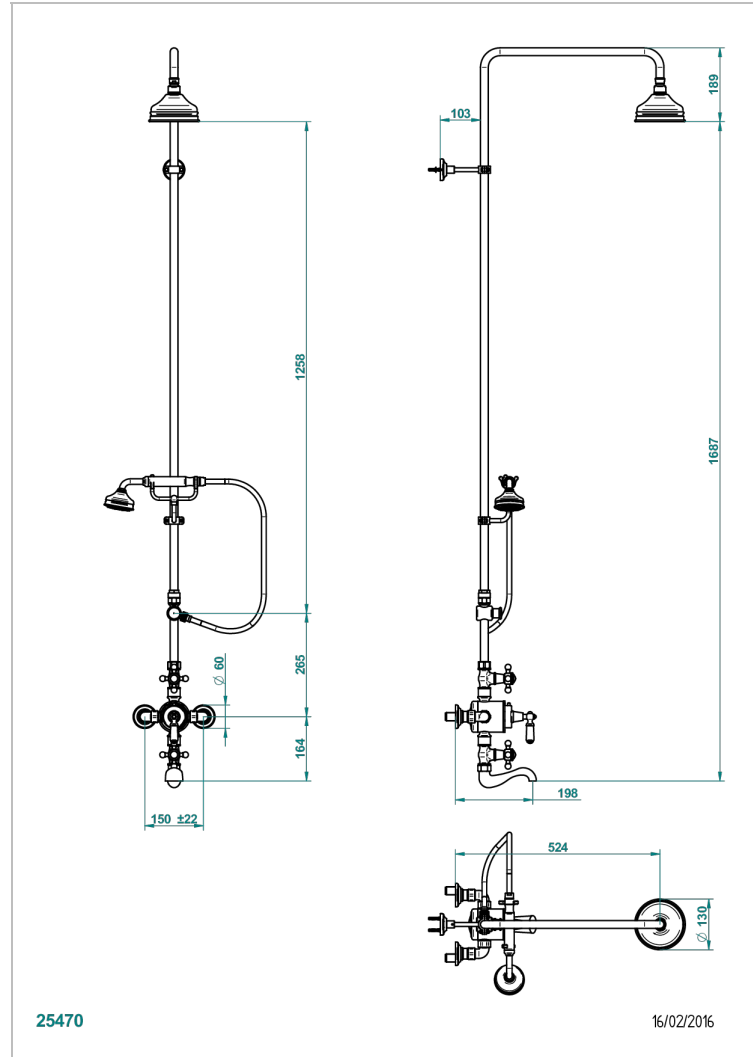

Wall thermostatic bath shower mixer 1/2" with valves ,150 mm centres with shower column with diverter, wall bracket, handshower, 1.5 m hose, holder on bar and 130 mm Shower head

### CHARACTERISTIC

- Charleston
- Wall thermostatic bath shower mixer 1/2" with valves ,150 mm centres with shower column with diverter, wall bracket, handshower, 1.5 m hose, holder on bar and 130 mm Shower head

### TECHNICAL SPECS

- Recommandé : 3 bars (max. 5 bars) - Advised : 43,5 psi (max. 72 psi)
  - 42 l/min à 3 bars (11,1 gpm at 43.5 psi)
- Bec extensible pour cuisine professionnelle

### AVAILABLE FINITIONS

Antique nickel - H28  
Black ceram - D30  
Blush PVD - H62  
Brass color PVD - H49  
Brown bronze color PVD - F33  
Gold color PVD - H52

Graphite PVD - H64  
Lacquered light bronze - D01  
Matt Umber PVD - H67  
Matt blush PVD - H60  
Matt brass color PVD - H50  
Matt brown bronze color PVD - F34